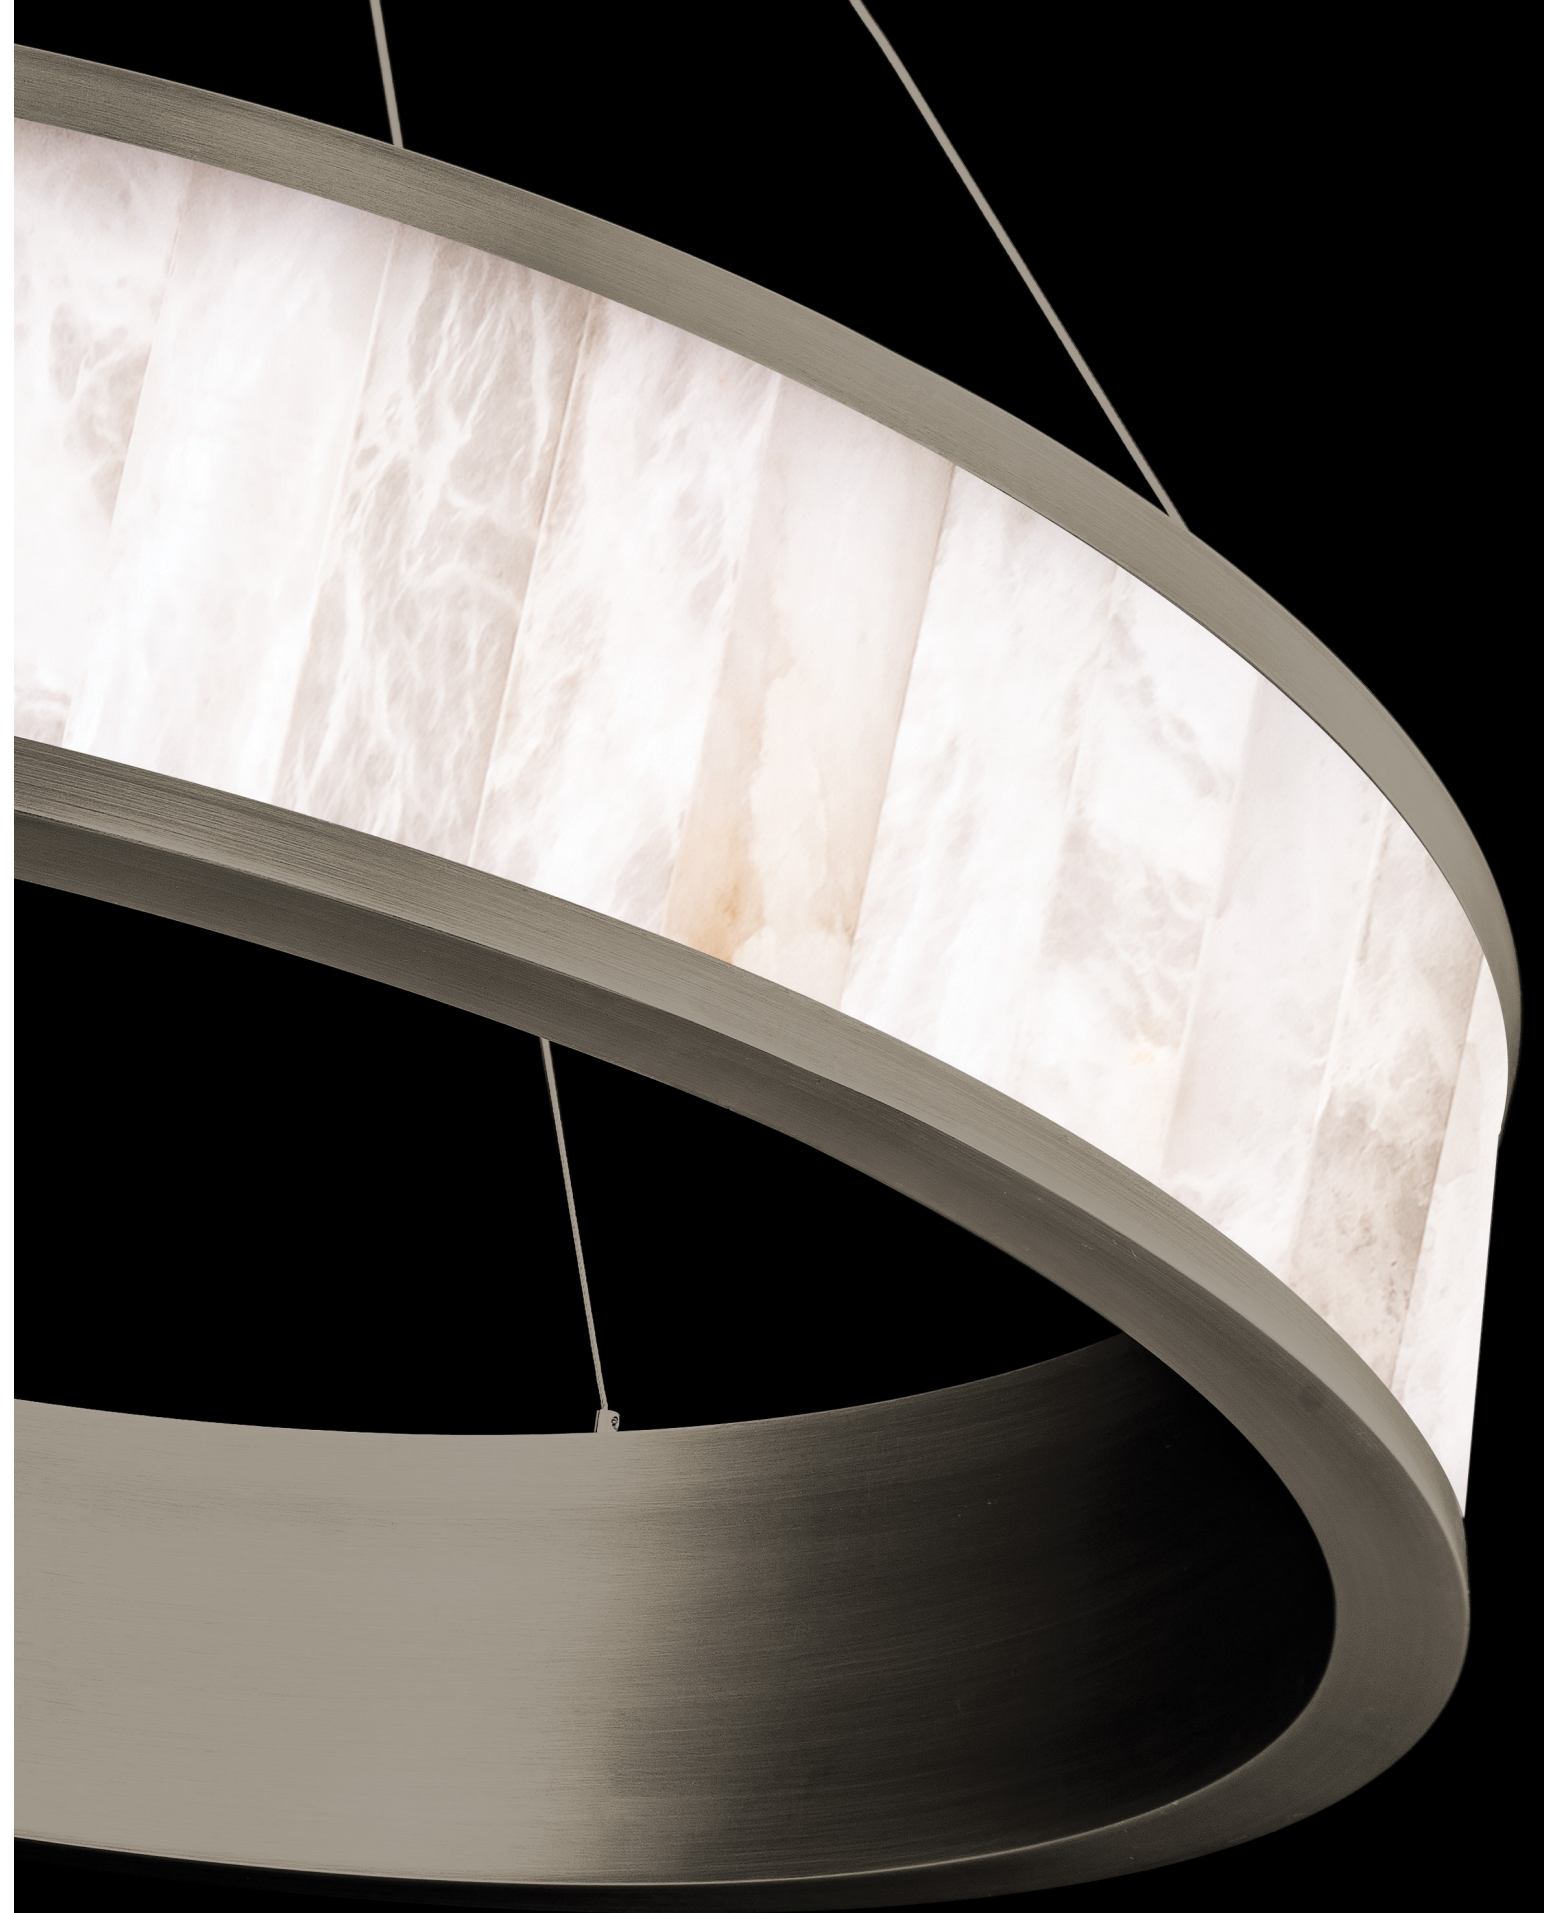

COLISEO

Where gracious living begins. Immaculate tiles of top-quality Spanish alabaster create a natural luxury set within a channel of luminous antique nickel. Simple elegance is subtly conveyed where no detail is spared including thin aircraft cables for power and suspension.

- First quality Spanish alabaster
- Each crafted fixture combines individual pieces of natural stone that feature unique veining and color variation
- Thin powered aircraft cables provide an ultra clean look for adjustable suspension height
- Spin-on round canopy with minimal hardware
- Dimmer: ELV, TRIAC, 0-10V
- Thin canopy conceals a proprietary universal 120V-220V-277V driver
- Rated Life: 50,000 hours
- Color temp: 3000K
- CRI: 90

Model	Size	Wattage	Voltage	LED Lumens	Delivered Lumens	Finish
PD-72128	28"	42W	120-277V	4242	2851	AN <i>Antique Nickel</i>

Example: PD-72128-AN