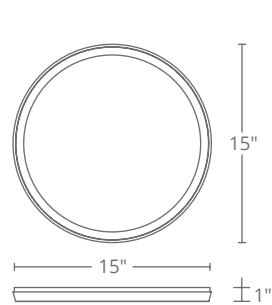

FM-4207

FM-4215