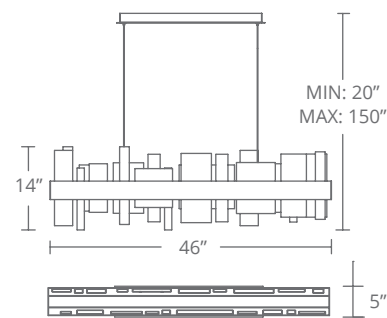

- Incorporates hand selected first quality Spanish alabaster varying in thickness and height
- Natural stone features unique veining and color variation
- Thin powered aircraft cables provide an ultra clean look for adjustable suspension height
- Quick slide-on canopy design with minimal hardware for easy installation
- Thin canopy conceals a proprietary universal 120V-220V-277V driver
- Dimmer: ELV, TRIAC, 0-10V
- Rated Life: 60,000 hours
- Color temp: 3000K
- CRI: 90

PD-68146

Model	Size	Wattage	Voltage	LED Lumens	Delivered Lumens	Finish
PD-68146	46"	65W	120-277V	5509	2148	AB <i>Aged Brass</i> BN <i>Brushed Nickel</i>

Example: PD-68146-AB