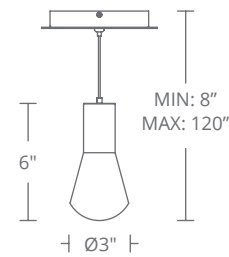

- Thin powered aircraft cables provide an ultra clean look for adjustable suspension height
- Spin-on round canopy with minimal hardware
- Thin canopy conceals a proprietary 120V/277V driver
- Dimmer: ELV, TRIAC
- Rated Life: 50,000 hours
- Color temp: 3000K
- CRI: 90

PD-40106

Model	Size	Wattage	Voltage	LED Lumens	Delivered Lumens	Finish
PD-40106	6"	7W	120/277V	419	359	AB <i>Aged Brass</i> BK <i>Black</i> SN <i>Satin Nickel</i>

Example: PD-40106-AB