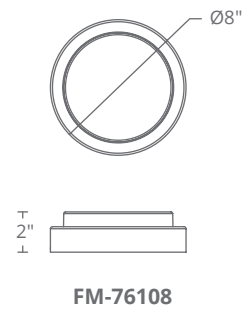

- Dimensional shade with a clear acrylic exterior finished with a white interior
- Built in color temperature adjustability. Switch from 2700K/3000K/3500K
- May be mounted on ceiling or wall
- FM-W76108 is also Wet Rated IP65 for outdoor applications
- Dimmer: ELV, TRIAC
- No driver or transformer required
- Rated Life: 50,000 hours
- CRI: 90

Model	CCT	Size	Wattage	Voltage	LED Lumens	Delivered Lumens	Finish
FM-W76108-30	3000K	8"	11W	120V	600	577	BK SS <i>Black Stainless Steel</i>

Model	CCT	Size	Wattage	Voltage	LED Lumens	Delivered Lumens	Finish
FM-76108-30	3000K	8"	11W	120V	600	577	BN <i>Brushed Nickel</i>

Example: FM-76108-30-BN
For 2700K add "-27", 3500K add "-35" before the finish: FM-76108-27-BN