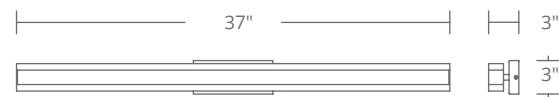

WS-34137

Model	CCT	Size	Wattage	Voltage	LED Lumens	Delivered Lumens	Finish
WS-34119-30		19"	25W		2221	1230	
WS-34125-30	3000K	25"	32W	120/277V	2755	1589	BN Brushed Nickel
WS-34137-30		37"	40W		3583	2022	

Example: WS-34119-30-BN
For 2700K add "-27", 3500K add "-35" before the finish: WS-34119-27-BN