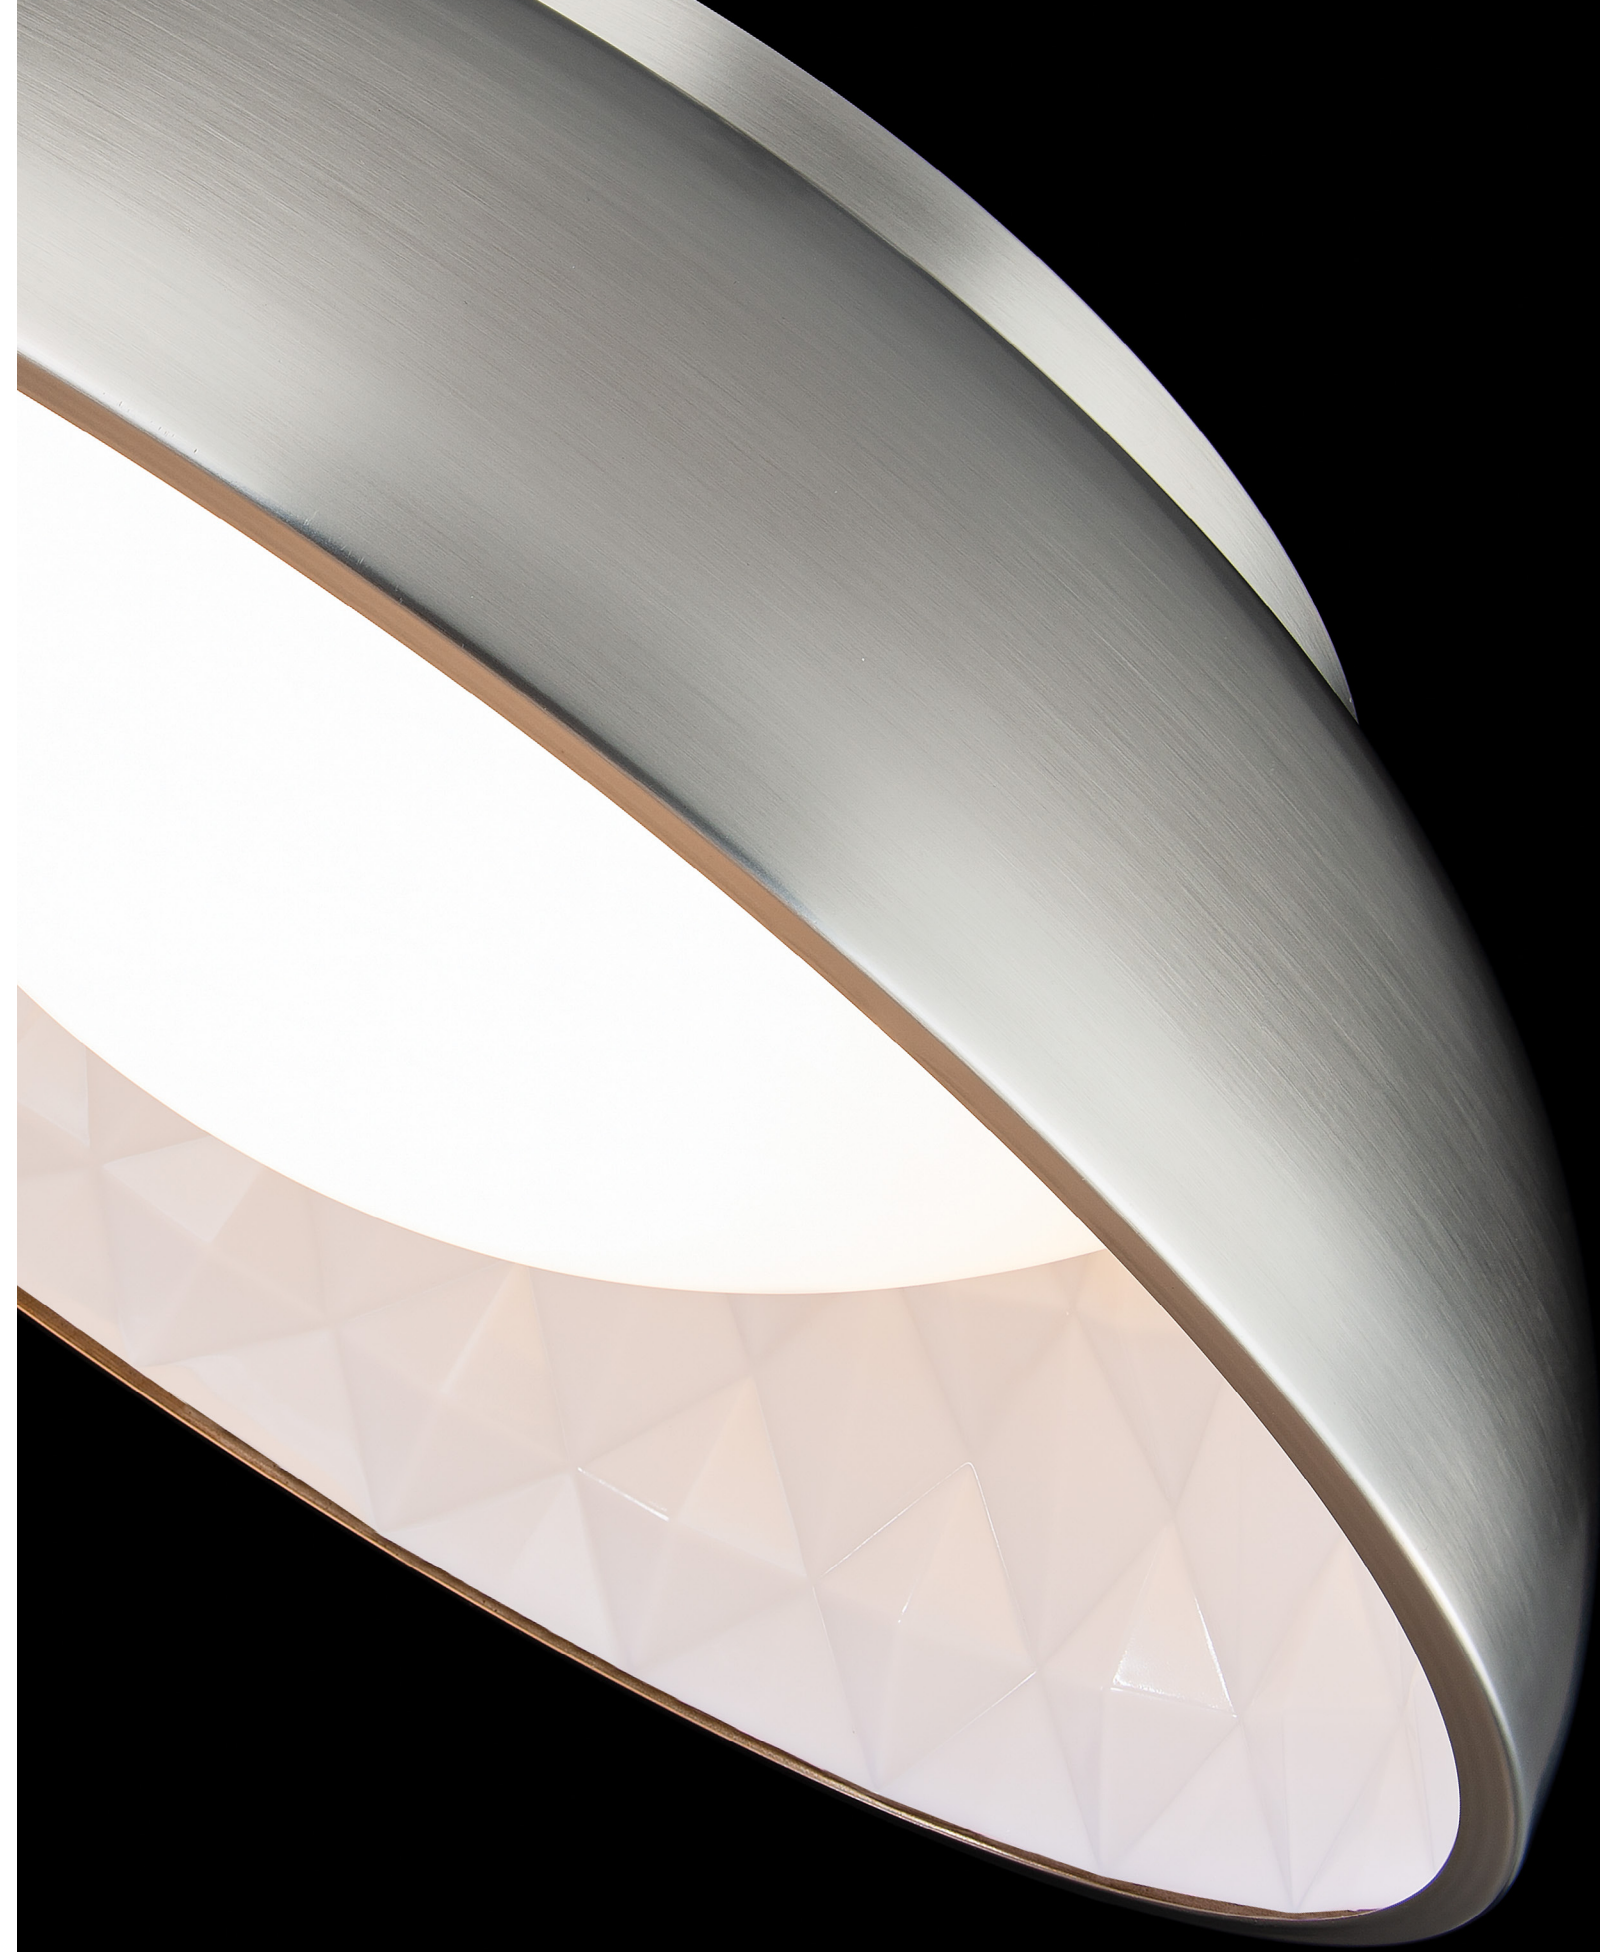

PRISMA

Clean, elegant and distinctive. Impressive diamond patterned detailing around the mouth blown etched opal glass lens inside the shade creates a fascinating prismatic effect. A combination of aluminum and steel with acrylic and glass. A high-function, cool aesthetically pleasing flush mount reinvented with modern light.

- Mouth blown etched opal glass
- Decorative prismatic vacuum formed shade
- May be mounted on ceiling or wall
- No driver or transformer required
- Dimmer: ELV, TRIAC
- 277V option available (special order)
- Rated Life: 50,000 hours
- Color temp: 3000K
- CRI: 90

Model	Size	Wattage	Voltage	LED Lumens	Delivered Lumens	Finish
FM-78118	18"	27W	120V	2267	996	BN <i>Brushed Nickel</i>

Example: FM-78118-BN
For 277V special order, add an "F" before the finish: FM-78118F-BN