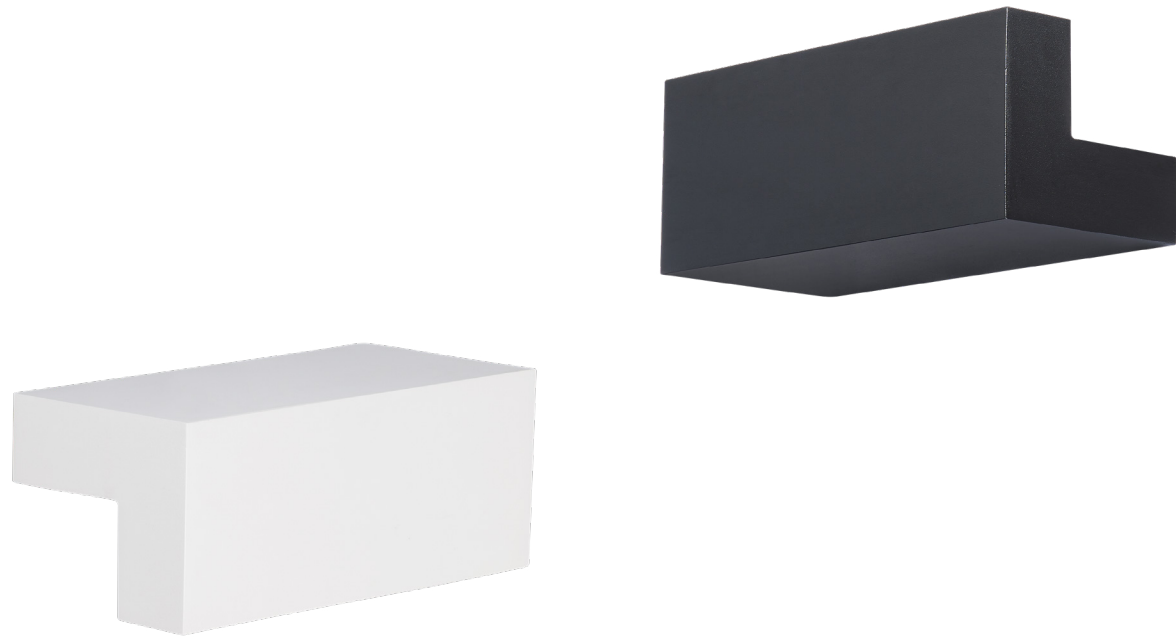

# BANTAM

An edgy vibe characterizes this Euro styled sconce. The clean straight line motif conceals indirect lighting elements. This interior wall sconce does well in corridors and is ADA compliant. Achieve a vogue look when using many sconces in an artful arrangement. Perfect for washing walls discreetly in classic settings and cool enough to provide a modern edge to contemporary interiors.