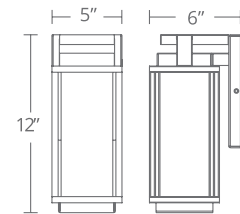

TWO IF BY SEA

Take shelter from the storm. Like a hard rainfall on the window panes, timeless inspiration is melded with modern technology to create a stunning LED luminaire. Beautiful light diffuses through clear hammered mouth blown glass for a soft glow on all sides of this geometric wall sconce. Crafted from extruded aluminum, our new larger scaled version is guaranteed to make a grand first impression.

WS-W41912