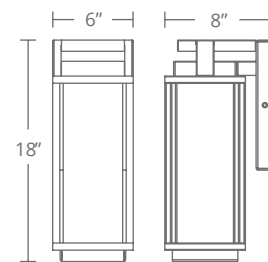

TWO IF BY SEA

Take shelter from the storm. Like a hard rainfall on the window panes, timeless inspiration is melded with modern technology to create a stunning LED luminaire. Beautiful light diffuses through clear hammered mouth blown glass for a soft glow on all sides of this geometric wall sconce. Crafted from extruded aluminum, our new larger scaled version is guaranteed to make a grand first impression.

WS-W41918

- Downward illumination
- Clear hammered mouth-blown glass
- No driver or transformer required
- Dimmer: ELV
- Rated Life: 54,000 hours
- Color temp: 3000K
- CRI: 90

Model	Size	Wattage	Voltage	LED Lumens	Delivered Lumens	Finish
WS-W41912	12"	15W		1200	919	
WS-W41918	18"	15W	120V	1200	965	BK Black
WS-W41925	25"	20W		1600	1317	

Example: WS-W41925-BK