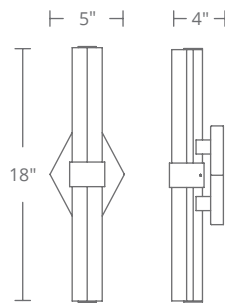

REGAL

Artisanal reclaimed crystal shards glitter with ample ambient illumination. LEDs illuminate the crystal shards frozen within this dramatic bath sconce. Installs in either horizontal or vertical directions depending on your needs.