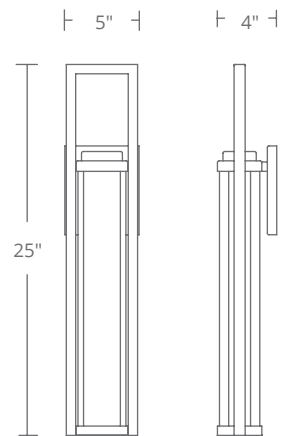

WS-W22125

- Mouth-blown seeded hammered glass
- Open bottom and removable glass for easy cleaning
- No driver or transformer required
- Dimmer: ELV, TRIAC
- Rated Life: 54,000 hours
- Color temp: 3000K
- CRI: 90

Model	Size	Wattage	Voltage	LED Lumens	Delivered Lumens	Finish
WS-W22115	15"	11W	120V	514	225	BK <i>Black</i>
WS-W22120	20"	13W	120V	613	245	
WS-W22125	25"	15W	120V	700	271	

Example: WS-W22115-BK