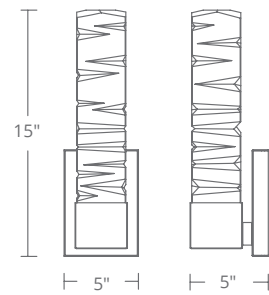

JULIET

A chiseled luminaire with a captivating sculptured texture. This design features solid faceted crystal spears dramatically carved for a prismatic impact. A luxury design engineered for enduring beauty and longevity.

WS-58115

- Thick sculptural K9 faceted crystal with distinct asymmetrical cuts
- May be mounted on wall vertically or upside down
- Thin canopy conceals a proprietary 120V/277V driver
- Dimmer: ELV, TRIAC
- Rated Life: 50,000 hours
- Color temp: 3500K
- CRI: 90

Model	Size	Wattage	Voltage	LED Lumens	Delivered Lumens	Finish
WS-58115	15"	8W	120/277V	1091	466	AB <i>Aged Brass</i> BN <i>Brushed Nickel</i>

Example: WS-58115-AB