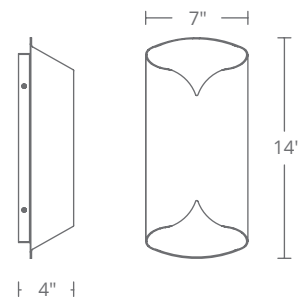

OPUS

A piece of enchanting light and harmonious design. This ADA wall sconce basks modern living spaces with delectable ambient light. The bronze finished profile features luscious gold leafing, creating an abstract expressionist profile that commands attention. With upward and downward illumination, the mesmerizing luminaire utilizes integrated and energy-efficient LEDs suitable for placement in residential or hospitality venues. Versatile enough to mount in all directions for a variety of applications.

WS-42114

- 14k gold leaf interior
- May be mounted on wall in all orientations
- No driver or transformer required
- Dimmer: ELV, TRIAC
- Rated Life: 54,000 hours
- Color temp: 3000K
- CRI: 90

Model	Size	Wattage	Voltage	LED Lumens	Delivered Lumens	Finish
WS-42114	14"	21W	120V	851	647	BZ/GL Bronze/Gold Leaf

Example: WS-42114-BZ/GL