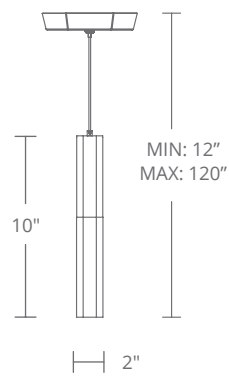

BASALT

Reminiscent of great coastal rock formations, this elegant pendant captivates with reclaimed crystal shards frozen and illuminated to sparkle. This sleek mini pendant carries its weight with a luxurious upscale appeal. Align in groups above islands, tables and counters as a design alternative over traditional hanging elements. A statement making luxury created with a minimalist vocabulary.

PD-48110

- Thin powered aircraft cables provide an ultra clean look for adjustable suspension height
- Spin-on hexagonal canopy with minimal hardware
- Thin canopy conceals a proprietary 120V/277V driver
- Dimmer: ELV, TRIAC
- Rated Life: 50,000 hours
- Color temp: 3000K
- CRI: 90

Model	Size	Wattage	Voltage	LED Lumens	Delivered Lumens	Finish
PD-48110	10"	9W	120/277V	544	340	BN <i>Brushed Nickel</i>

Example: PD-48110-BN