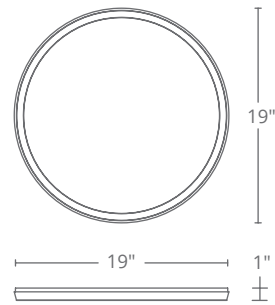

FM-4211

FM-4219

- May be mounted on ceiling or wall
- A 1 inch thin fixture conceals a driver within
- Dimmer: ELV, TRIAC
- Rated Life: 50,000 hours
- Color temp: 2700K, 3000K, 3500K
- CRI: 90

Model	CCT	Size	Wattage	Voltage	LED Lumens	Delivered Lumens	Finish
FM-4207	3000K	7"	15W	120V	1391	1060	BK
FM-4211		11"	20W	120V	2109	1628	BN
FM-4215		15"	26W	120V	3084	2388	WT
FM-4219		19"	31W	120-277V	3985	2465	

Example: FM-4219-BN
For 2700K add "-27", 3500K add "-35" before the finish: FM-4219-27-BK