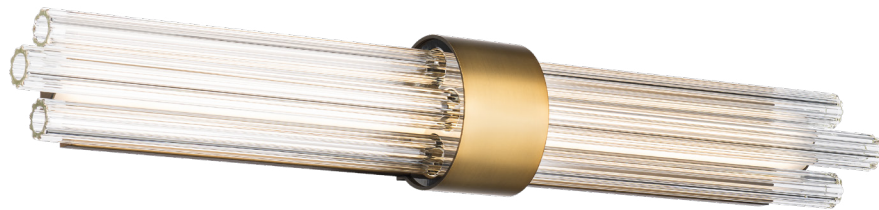

LUZERNE

Fluted glass cylinders are nested together creating a striking prismatic effect. Substantial aged brass hardware complement the delicate crystalline elements elegantly. The textural juxtapositions raise the bar for lighting design. Advanced ACLED technology helps achieve a clean architectural look.

WS-30128

- Extruded fluted glass
- Inner plate creates a mirrored effect
- Conversion plate included to accommodate 4" junction box
- May be mounted on wall in all orientations
- No driver or transformer required
- Dimmer: ELV, TRIAC
- Rated Life: 54,000 hours
- Color temp: 3000K
- CRI: 90

Model	Size	Wattage	Voltage	LED Lumens	Delivered Lumens	Finish
WS-30118	18"	16W	120V	1385	876	AB
WS-30128	28"	21W		1848	1345	Aged Brass

Example: WS-30128-AB