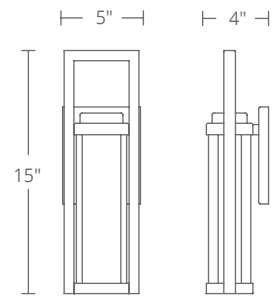

REVERE

Gracious and substantial. Mouth-blown seeded hammered glass creates a stunning effect. This updated lantern engineered with ACLED driverless technology invitingly draws attention to entryways. Revere features a transitional style for flexible architectural applications and is useful for tight spaces and columns where a slim fit is required. ADA Compliant. 3 convenient sizes.

WS-W22115