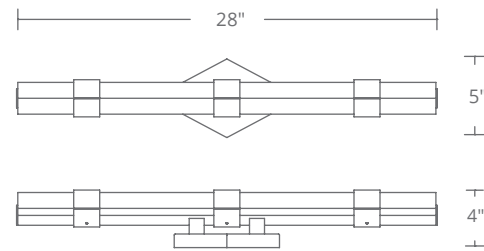

WS-46118

WS-46128

- May be mounted on wall in all orientations
- Thin canopy conceals a proprietary 120V/277V driver
- Dimmer: ELV, TRIAC
- Color temp: 3000K
- Rated Life: 50,000 hours
- CRI: 90

Model	Size	Wattage	Voltage	LED Lumens	Delivered Lumens	Finish
WS-46118	18"	17W	120/277V	1440	874	AB Aged Brass
WS-46128	28"	25W	120/277V	2240	1147	BN Brushed Nickel

Example: WS-46128-AB