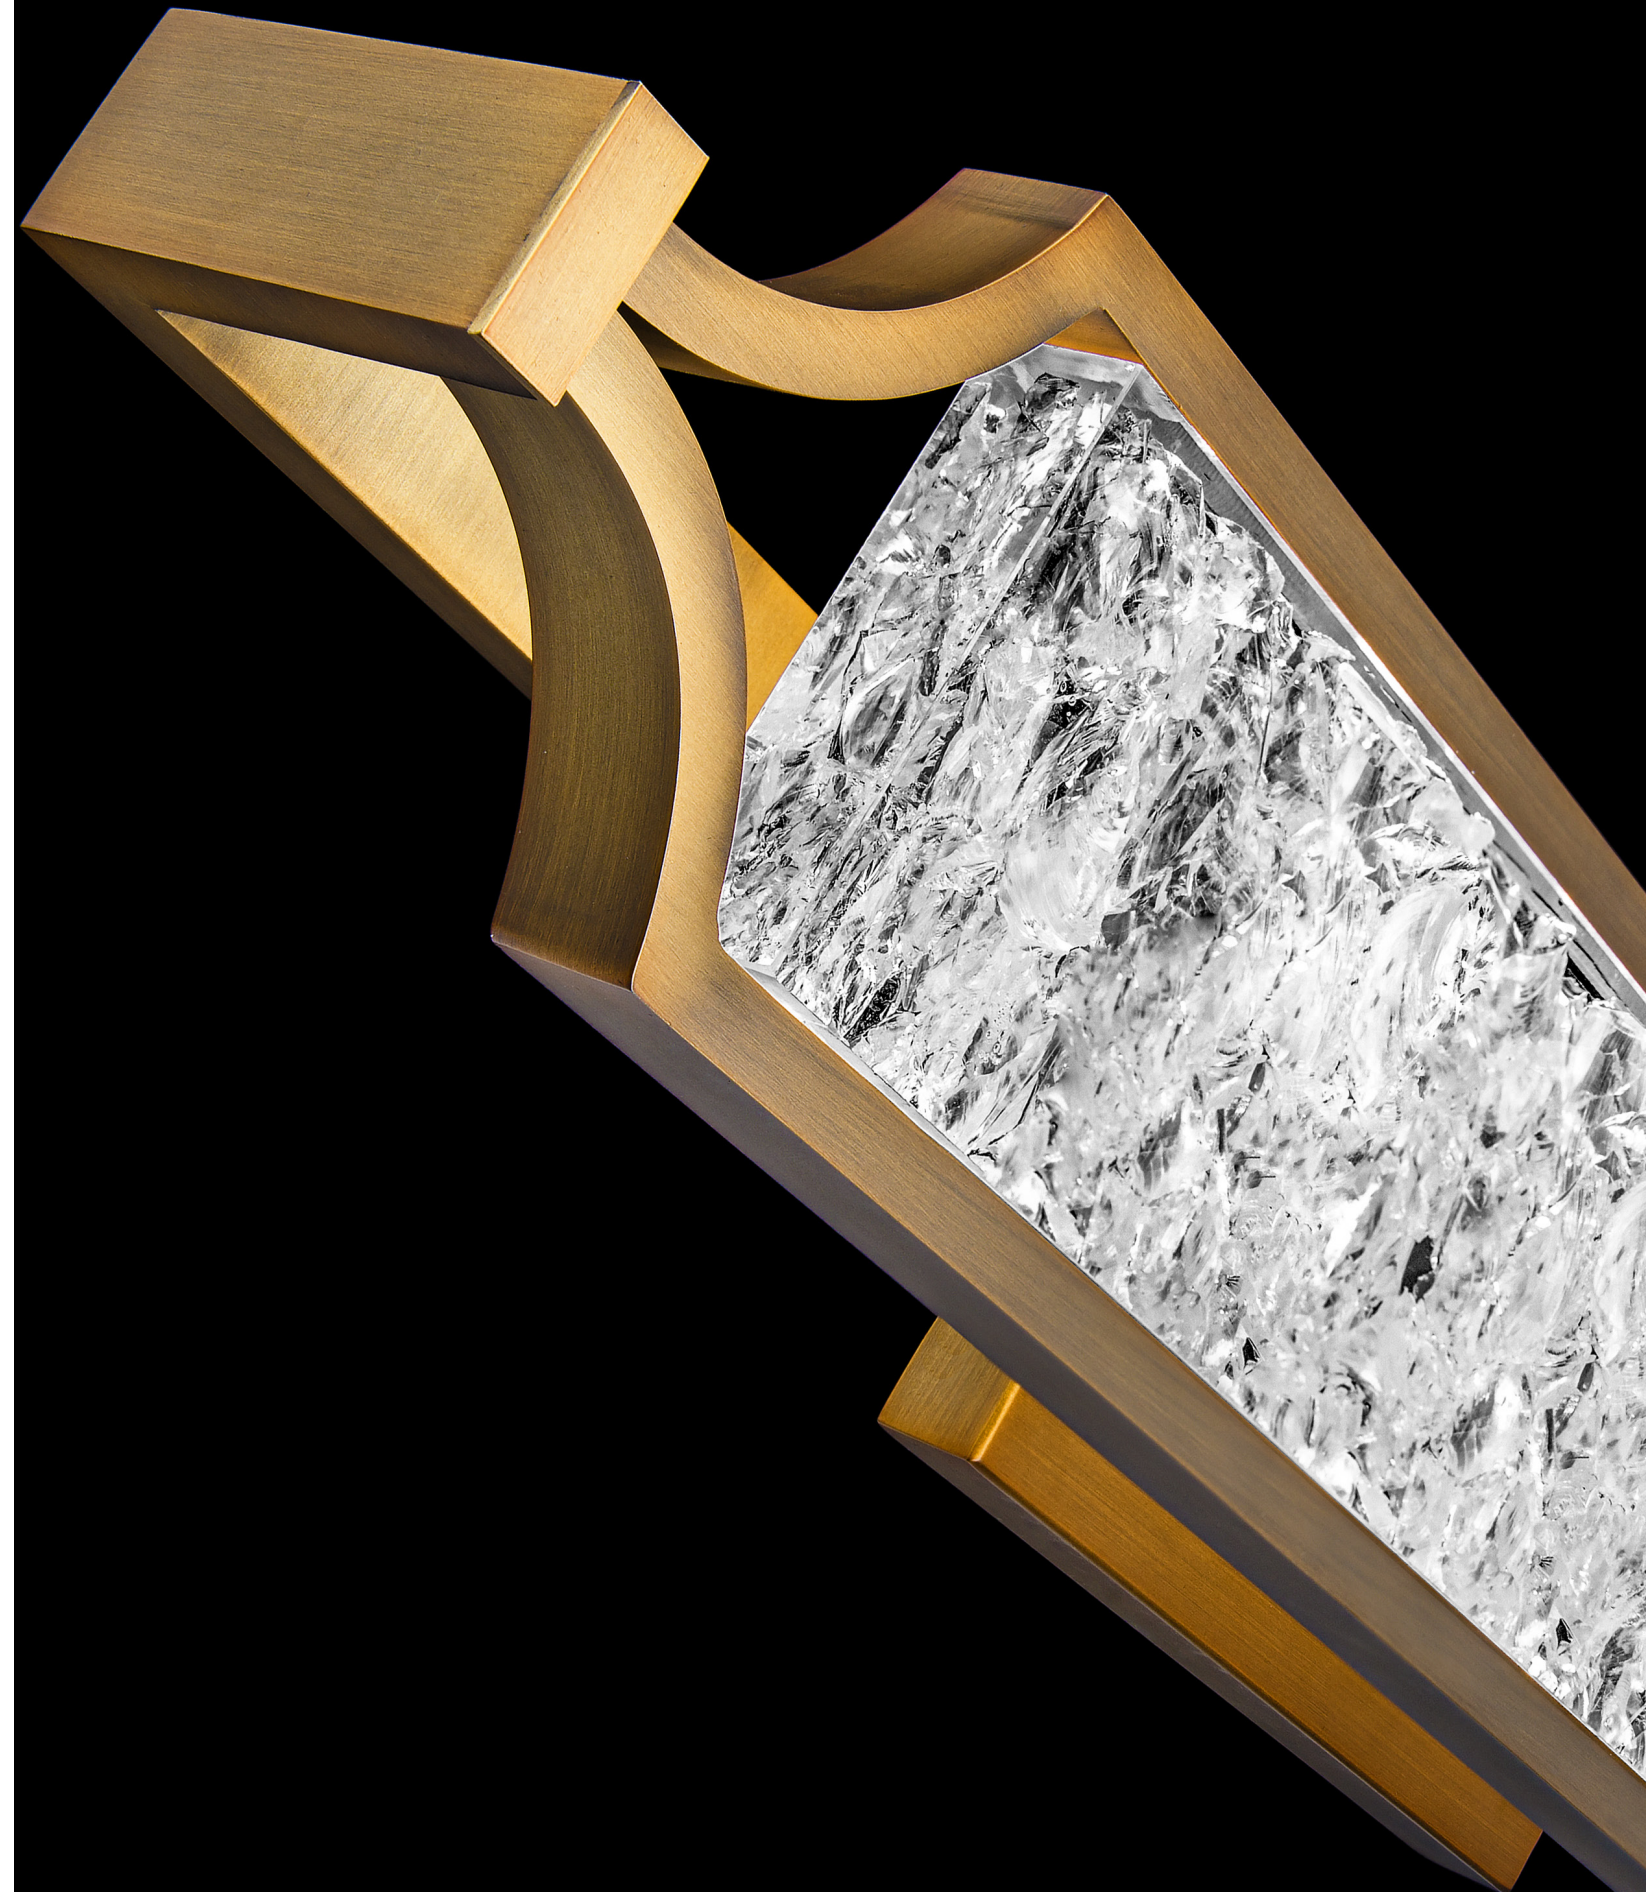

EMBLEM

A refined update to traditional styles. A compelling blend of a curvilinear design, reclaimed crystal and LED technology creates a peerless, enduring look for today's baths and powder rooms. This ADA compliant luminaire mounts on the wall in all directions.

- May be mounted on wall in all orientations
- Thin canopy conceals a proprietary 120V/277V driver
- Dimmer: ELV, TRIAC
- Rated Life: 50,000 hours
- Color temp: 3000K
- CRI: 90

Model	Size	Wattage	Voltage	LED Lumens	Delivered Lumens	Finish
WS-32128	28"	20W	120/277V	1394	1127	AB Aged Brass
WS-32138	38"	29W	120/277V	1821	1507	BN Brushed Nickel

Example: WS-32128-AB