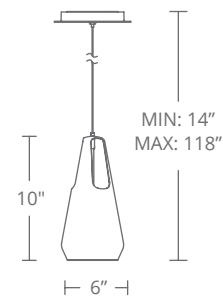

- Thin powered aircraft cables provide an ultra clean look for adjustable suspension height
- Spin-on round canopy with minimal hardware
- Thin canopy conceals a proprietary 120V/277V driver
- Dimmer: ELV, TRIAC
- Rated Life: 50,000 hours
- Color temp: 3000K
- CRI: 90

PD-66110

Model	Size	Wattage	Voltage	LED Lumens	Delivered Lumens	Finish
PD-66110	10"	12W	120/277V	885	188	AB <i>Aged Brass</i> BK <i>Black</i> BN <i>Brushed Nickel</i>

Example: PD-66110-BN