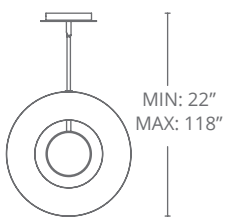

CYMBAL

Resonating like a vibrant note stands this elegant halo of light. The heart of this creation enticingly illuminates a ring of cloudy skies. Holistic beauty is accentuated with an aged brass architectural finish.

- Three 12" and one 6" down rods included (additional sold separately)
- Hang straight swivel
- Spin-on round canopy with minimal hardware
- Thin canopy conceals a proprietary 120V/277V driver
- Dimmer: ELV, TRIAC
- Rated Life: 50,000 hours
- Color temp: 3000K
- CRI: 90

Model	Size	Wattage	Voltage	LED Lumens	Delivered Lumens	Finish
PD-62114	14"	9W	120/277V	500	377	AB Aged Brass

Example: PD-62114-AB