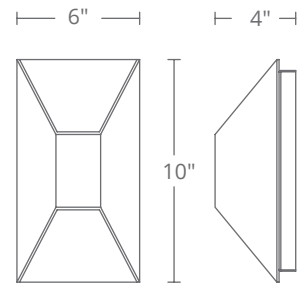

WS-W24110

Model	CCT	Size	Wattage	Voltage	LED Lumens	Delivered Lumens	Finish
WS-W24110-30	3000K	10"	15W	120V	632	472	AL <i>Brushed Aluminum</i> BK <i>Black</i> BZ <i>Bronze</i> WT <i>White</i>

Example: WS-W24110-30-WT
For 3500K add "-35", 4000K add "-40" before the finish: WS-W24110-35-AL