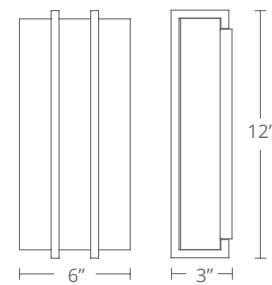

WS-36112

Model	Size	Wattage	Voltage	LED Lumens	Delivered Lumens	Finish
WS-36112	12"	15W	120/277V	236	175	BK/AB <i>Black/Aged Brass</i>

Example: WS-36112-BK/AB