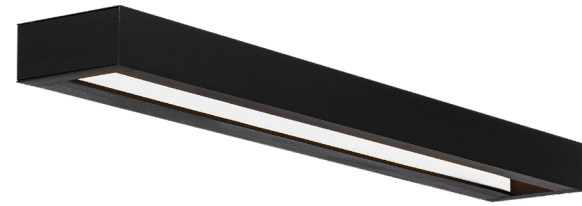

OPEN BAR

A window of opportunity. This intriguing bath bar features an open design that allows light to shine through. A CCT switch enables multiple color temperature options to customize the look and feel of the room. Utilizing state of the art ACLED driverless technology, the versatile luminaire comes with an optional 1" junction box that allows it to be installed to your precise position in the orientation of your choice.