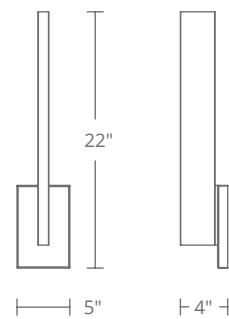

MAKO

Sleek and striking. Modern lighting designed at just the right angle. This low-profile wall sconce projects a blade of light on the wall behind to feature its own silhouette and a second blade cast downward to light the path below. Defined by an angular upright with ceramic silkscreened glass, Mako enhances both interior and exterior locations as a wet listed, ADA Compliant architectural luminaire. Customize your color temperature from three choices.

WS-W18122

- Down and indirect illumination
- Can be mounted on wall vertically or upside down
- Built in color temperature adjustability. Switch from 3000K/3500K/4000K
- Thin canopy conceals a proprietary 120V/277V driver
- Dimmer: ELV, TRIAC
- Rated Life: 50,000 hours
- CRI: 90

Model	CCT	Size	Wattage	Voltage	LED Lumens	Delivered Lumens	Finish
WS-W18122-30	3000K	22"	17W	120/277V	1500	364	AL BK

Example: WS-W18122-30-BK
For 3500K add "-35", 4000K add "-40" before the finish: WS-W18122-35-AL