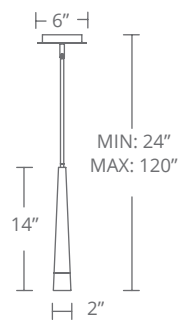

PD-64114

Model	Size	Wattage	Voltage	LED Lumens	Delivered Lumens	Finish
PD-64114	14"	7W	120/277V	450	299	BK <i>Black</i> BN <i>Brushed Nickel</i>

Example: PD-64114-BN