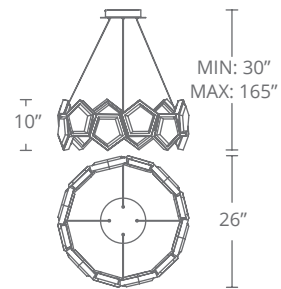

- Thin powered aircraft cables provide an ultra clean look for adjustable suspension height
- Spin-on round canopy with minimal hardware
- Thin canopy conceals a proprietary universal 120V-220V-277V driver
- Dimmer: ELV, TRIAC, 0-10V
- Rated Life: 50,000 hours
- Color temp: 3000K
- CRI: 90

PD-74126

Model	Size	Wattage	Voltage	LED Lumens	Delivered Lumens	Finish
PD-74126	26"	42W	120-277V	3479	1819	AB Aged Brass AN Antique Nickel

Example: PD-74126-AN