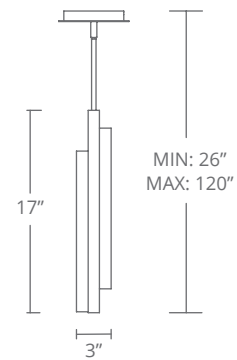

PD-50117

Model	Size	Wattage	Voltage	LED Lumens	Delivered Lumens	Finish
PD-50117	17"	22W	120/277V	1324	888	BK <i>Black</i>

Example: PD-50117-BK