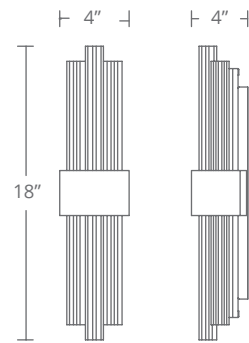

LUZERNE

Fluted glass cylinders are nested together creating a striking prismatic effect. Substantial aged brass hardware complement the delicate crystalline elements elegantly. The textural juxtapositions raise the bar for lighting design. Advanced ACLED technology helps achieve a clean architectural look.