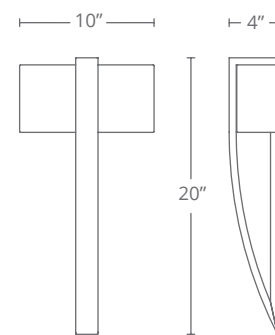

CURVANA

An elegantly finished silhouette when viewed from any angle. Contours on the tailored fabric shade are mirrored in the sweeping metal frame. ACLED technology ensures clean architectural styling. ADA compliant for use in high traffic hospitality and commercial spaces.

WS-60120

- White fabric shade in a curved silhouette
- No driver or transformer required
- Dimmer: ELV, TRIAC
- Rated Life: 54,000 hours
- Color temp: 3000K
- CRI: 90

Model	Size	Wattage	Voltage	LED Lumens	Delivered Lumens	Finish
WS-60120	20"	11W	120V	800	443	AB Aged Brass BN Brushed Nickel

Example: WS-60120-AB