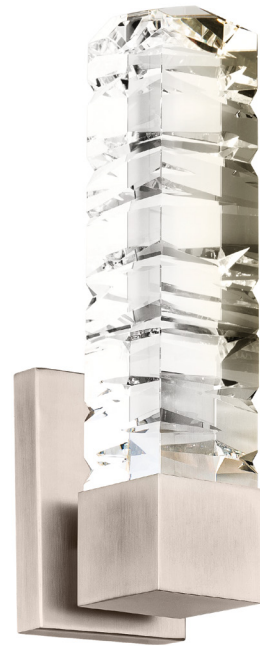

JULIET

A chiseled luminaire with a captivating sculptured texture. This design features solid faceted crystal spears dramatically carved for a prismatic impact. A luxury design engineered for enduring beauty and longevity.

WS-58115

- Thick sculptural K9 faceted crystal with distinct asymmetrical cuts
- May be mounted on wall vertically or upside down
- Thin canopy conceals a proprietary 120V/277V driver
- Dimmer: ELV, TRIAC
- Rated Life: 50,000 hours
- Color temp: 3500K
- CRI: 90

Model	Size	Wattage	Voltage	LED Lumens	Delivered Lumens	Finish
WS-58115	15"	8W	120/277V	1091	466	AB <i>Aged Brass</i> BN <i>Brushed Nickel</i>

Example: WS-58115-AB