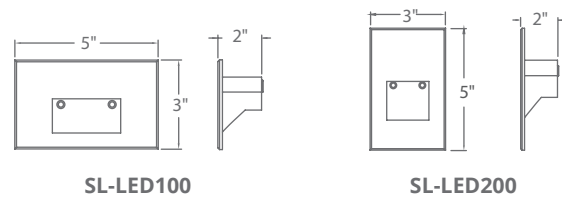

- Low profile, flush to wall aesthetics with no visible hardware
- Frosted lens creates balanced lighting, free of shadows with minimum glare
- No driver or transformer required
- Fits into 2" x 4" J-Box with minimum inside dimensions of 3" L x 2" W x 2" H. Includes bracket for J-Box mount.
- Dimmer: ELV
- Rated Life: 54,000 hours
- Color temp: 3000K
- CRI: 90

Model	Size	Wattage	Voltage	LED Lumens	Delivered Lumens	Finish
SL-LED100-30	5"	3W	120V	228	24	BK
SL-LED100-30						WT
SL-LED100-30						SS

Model	Size	Wattage	Voltage	LED Lumens	Delivered Lumens	Finish
SL-LED200-30	5"	3W	120V	228	19	BK
SL-LED200-30						WT
SL-LED200-30						SS

Example: SL-LED100-30-WT