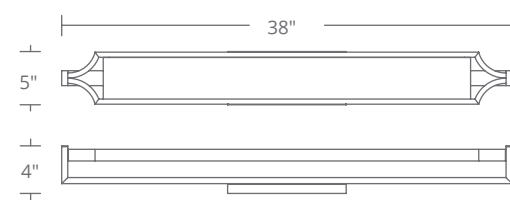

WS-32128

WS-32138

- May be mounted on wall in all orientations
- Thin canopy conceals a proprietary 120V/277V driver
- Dimmer: ELV, TRIAC
- Rated Life: 50,000 hours
- Color temp: 3000K
- CRI: 90

Model	Size	Wattage	Voltage	LED Lumens	Delivered Lumens	Finish
WS-32128	28"	20W	120/277V	1394	1127	AB Aged Brass
WS-32138	38"	29W	120/277V	1821	1507	BN Brushed Nickel

Example: WS-32128-AB