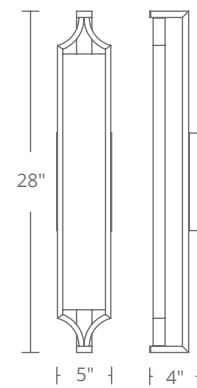

EMBLEM

A refined update to traditional styles. A compelling blend of a curvilinear design, reclaimed crystal and LED technology creates a peerless, enduring look for today's baths and powder rooms. This ADA compliant luminaire mounts on the wall in all directions.