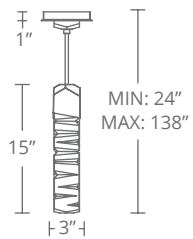

JULIET

A chiseled luminaire with a captivating sculptured texture. This design features solid faceted crystal spears dramatically carved for a prismatic impact. Matching crystal and hardware details in the canopy complete this luxury pendant design engineered for enduring beauty and longevity.

See complementary piece on page 44, 50

PD-58115

- Angular die-cast cap
- Thick sculptural K9 faceted crystal with distinct asymmetrical cuts
- Three 12" and one 6" down rods included (additional sold separately)
- Coordinating crystal accent canopy included
- Slide-on square canopy with minimal hardware
- Thin canopy conceals a proprietary 120V/277V driver
- Dimmer: ELV, TRIAC
- Rated Life: 50,000 hours
- Color temp: 3500K
- CRI: 90

Model	Size	Wattage	Voltage	LED Lumens	Delivered Lumens	Finish
PD-58115	15"	8W	120/277V	1091	537	AB Aged Brass BN Brushed Nickel

Example: PD-58115-BN