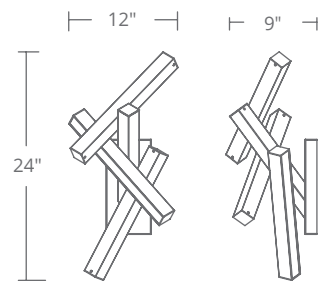

CHAOS

Add this random work of art into your outdoor or indoor setting. Stack two or three fixtures together to make a singular design statement in large homes or commercial settings. Bars of light are assembled in an amazing arrangement concealing integral LEDs. An extraordinary array of entangled forms of light.

WS-W64824

- Wet location rated for outdoor use
- Fixed sculptural form
- Can be mounted on wall in all orientations
- Thin canopy conceals a proprietary 120V-220V-277V driver
- Dimmer: ELV, TRIAC, 0-10V
- Rated Life: 54,000 hours
- Color temp: 3000K
- CRI: 90

Model	Size	Wattage	Voltage	LED Lumens	Delivered Lumens	Finish
WS-W64824	24"	23W	120-277V	1228	768	BK <i>Black</i>

Example: WS-W64824-BK