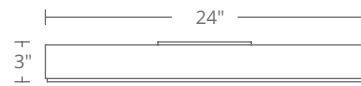

0 TO 60

An exquisite sense of simplicity that lends to its surroundings an even layer of energy-efficient illumination. This clean design blends Euro styling and functional technology suitable for flattering illumination. ADA Compliant. 3 CCTs are selectable to create the white light color temperature of your choice. Like a fast race car, this clean design is a versatile option that can be installed vertically, horizontally, or in any orientation.