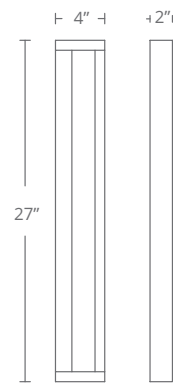

OPEN BAR

A window of opportunity. This intriguing bath bar features an open design that allows light to shine through. A CCT switch enables multiple color temperature options to customize the look and feel of the room. Utilizing state of the art ACLED driverless technology, the versatile luminaire comes with an optional 1" junction box that allows it to be installed to your precise position in the orientation of your choice.