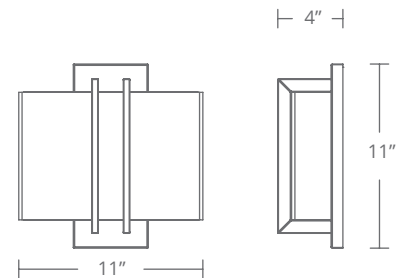

DOWNTON

A harmonious combination of clean crisp fabric and brilliant architectural styled metal finishes form a refreshing design. An incorporated switch allows color temperatures to be customized with 2700K, 3000K or 3500K light to enhance decor. ADA compliant and perfect for hospitality applications. Universal design enables horizontal and vertical mounting. Luxe materials delivered with a golden touch.

WS-26111

- White fabric shade
- Built in color temperature adjustability. Switch from 2700K/3000K/3500K
- May be mounted on wall in all orientations
- No driver or transformer required
- Dimmer: ELV, TRIAC
- Rated Life: 54,000 hours
- CRI: 90

Model	CCT	Size	Wattage	Voltage	LED Lumens	Delivered Lumens	Finish
WS-26111-30	3000K	11"	16W	120V	1000	679	AB <i>Aged Brass</i> BN <i>Brushed Nickel</i>

Example: WS-26111-30-AB
For 2700K add "-27", 3500K add "-35" before the finish: WS-26111-27-BN