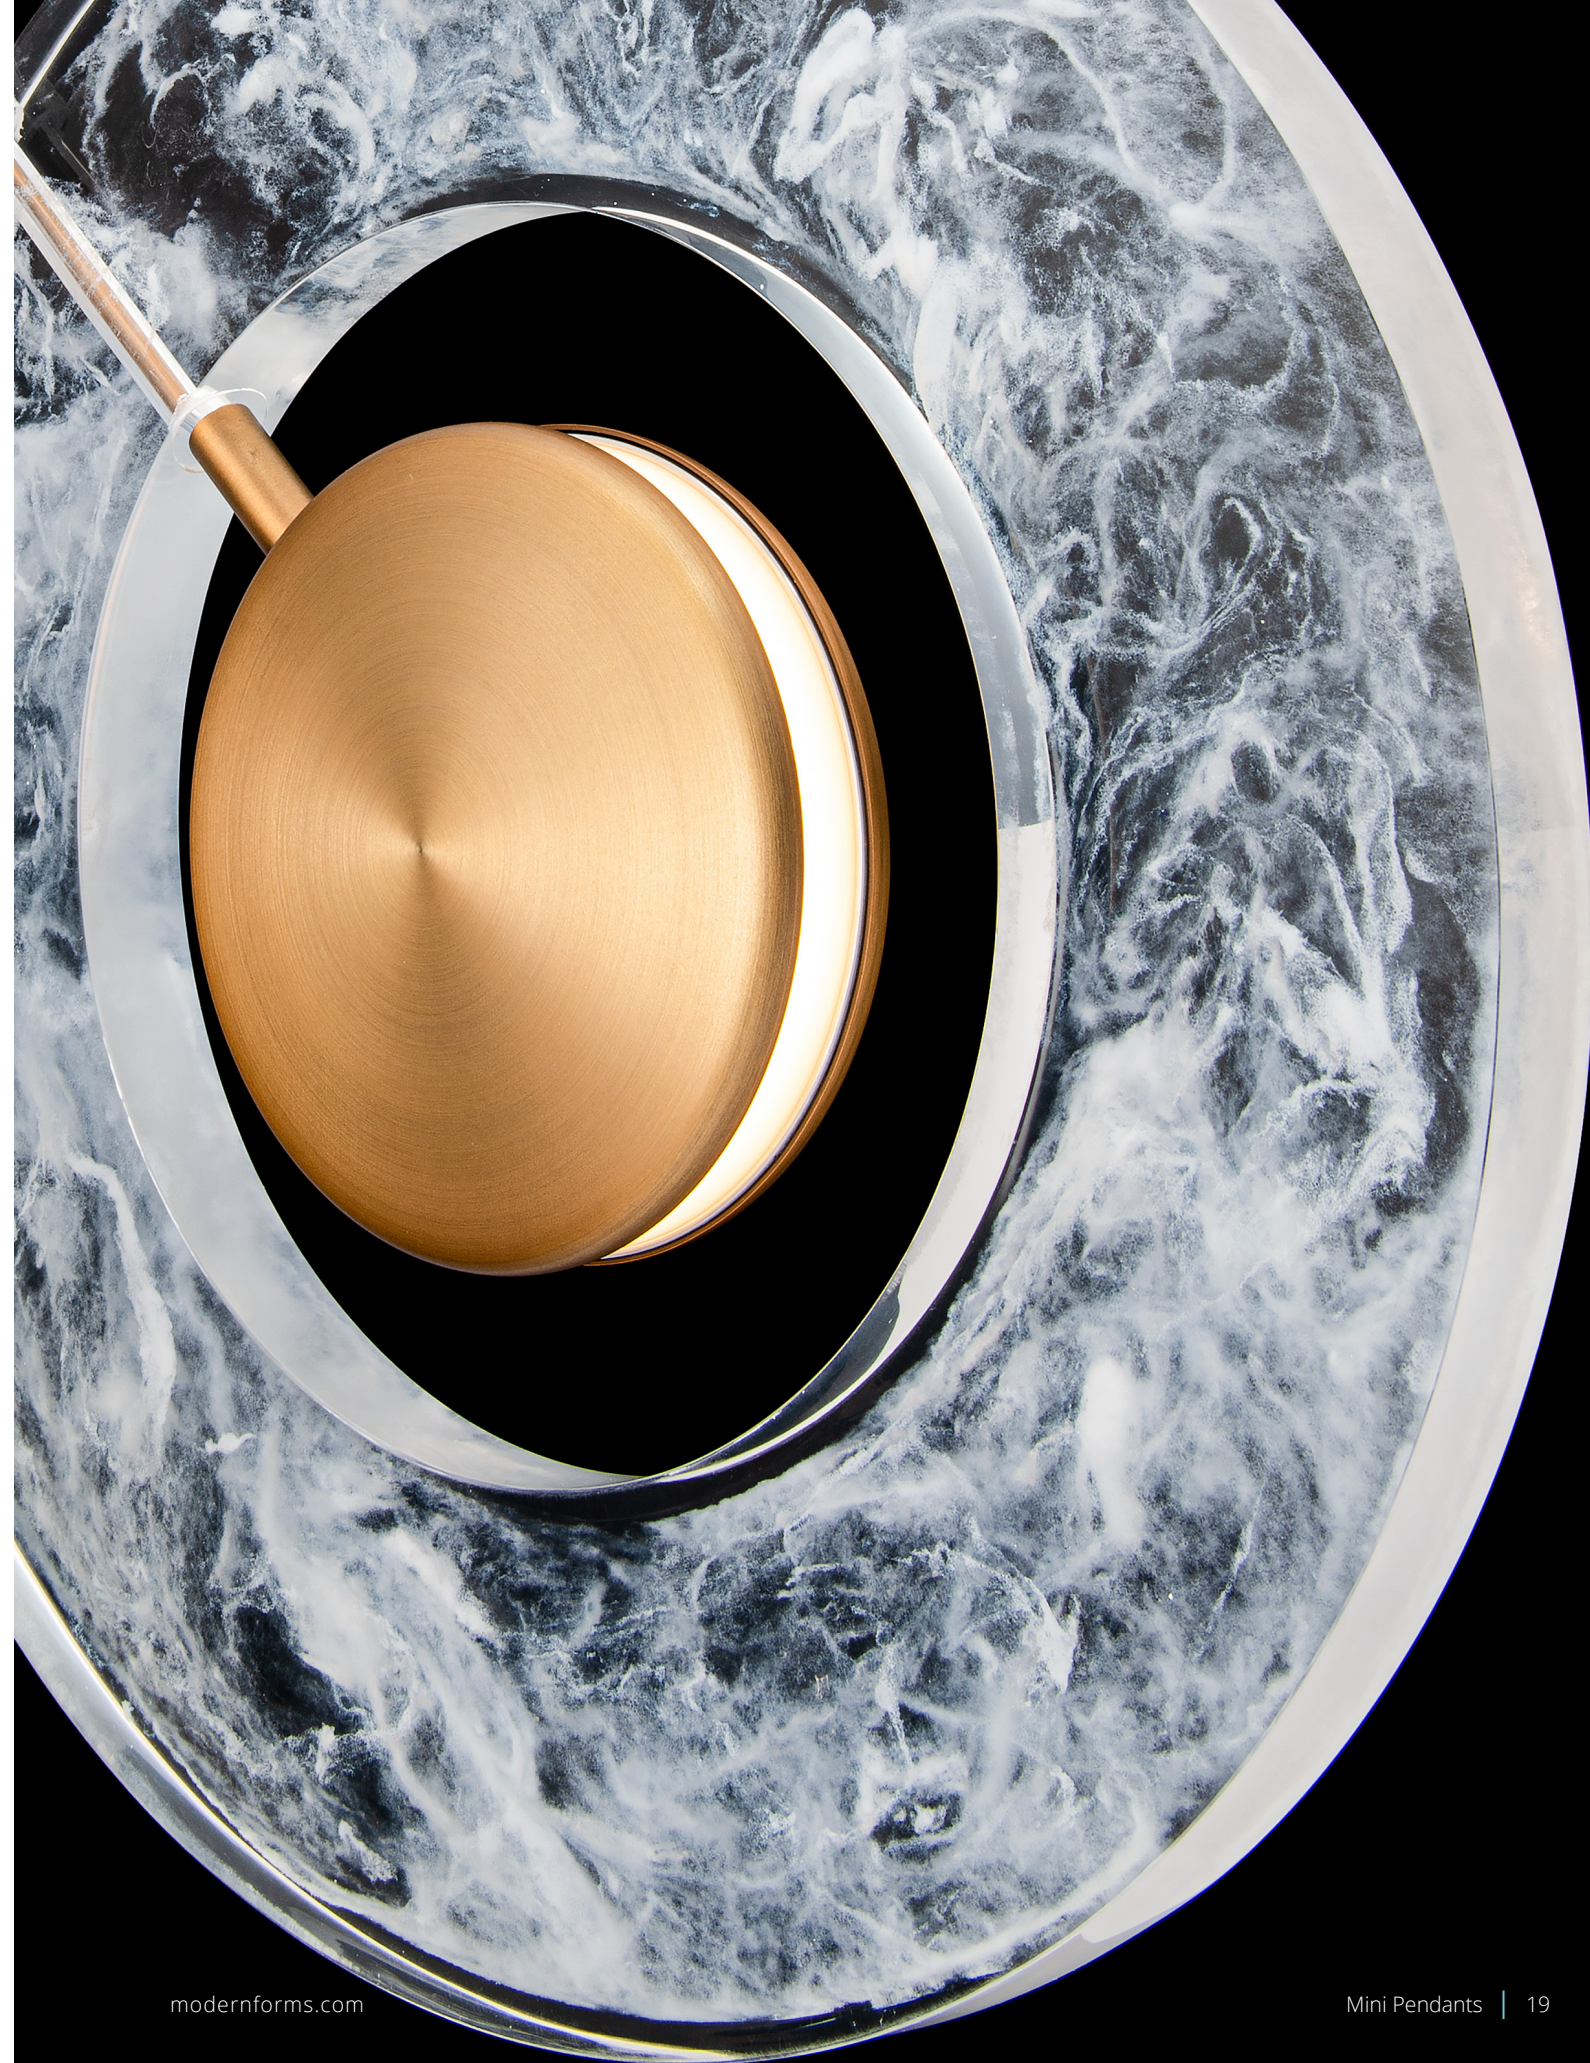

CYMBAL

Resonating like a vibrant note stands this elegant halo of light. The heart of this creation enticingly illuminates a ring of cloudy skies. Holistic beauty is accentuated with an aged brass architectural finish.

- Three 12" and one 6" down rods included (additional sold separately)
- Hang straight swivel
- Spin-on round canopy with minimal hardware
- Thin canopy conceals a proprietary 120V/277V driver
- Dimmer: ELV, TRIAC
- Rated Life: 50,000 hours
- Color temp: 3000K
- CRI: 90

Model	Size	Wattage	Voltage	LED Lumens	Delivered Lumens	Finish
PD-62114	14"	9W	120/277V	500	377	AB Aged Brass

Example: PD-62114-AB