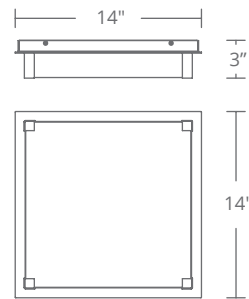

POLAR

Geometry and technology elevated. Crafted with a square styled mitered glass shade cornered with metal hardware accents designed to complement our popular family of vanity lights. Install them together in a large bathroom to coordinate a coherent lighting design. State of the art LEDs deploy beautiful robust ambient illumination.

FM-3214

- White ceramic silk-screened mitered glass
- May be mounted on ceiling or wall
- Dimmer: ELV, TRIAC
- No driver or transformer required
- Rated Life: 50,000 hours
- Color temp: 3000K
- CRI: 90

Model	Size	Wattage	Voltage	LED Lumens	Delivered Lumens	Finish
FM-3214	14"	32W	120V	2955	1910	BN <i>Brushed Nickel</i>

Example: FM-3214-BN