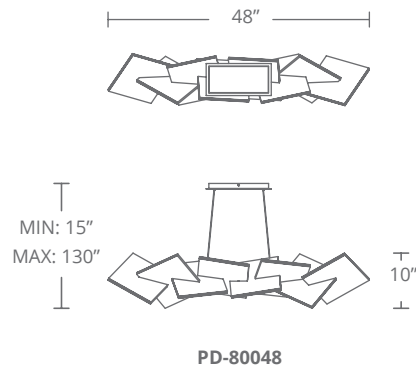

- Thin powered aircraft cables provide an ultra clean look for adjustable suspension height
- Quick slide-on canopy design with minimal hardware for easy installation
- Thin canopy conceals a proprietary universal 120V-220V-277V driver
- Dimmer: ELV, TRIAC, 0-10V
- Rated Life: 50,000 hours
- Color temp: 3000K
- CRI: 90

Model	Size	Wattage	Voltage	LED Lumens	Delivered Lumens	Finish
PD-80048	48"	78W	120-277V	2992	2064	BK <i>Black</i> TT <i>Titanium</i>

Example: PD-80048-BK