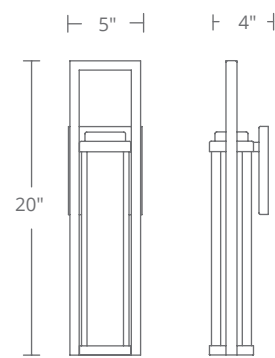

REVERE

Gracious and substantial. Mouth-blown seeded hammered glass creates a stunning effect. This updated lantern engineered with ACLED driverless technology invitingly draws attention to entryways. Revere features a transitional style for flexible architectural applications and is useful for tight spaces and columns where a slim fit is required. ADA Compliant. 3 convenient sizes.

WS-W22120

- Mouth-blown seeded hammered glass
- Open bottom and removable glass for easy cleaning
- No driver or transformer required
- Dimmer: ELV, TRIAC
- Rated Life: 54,000 hours
- Color temp: 3000K
- CRI: 90

Model	Size	Wattage	Voltage	LED Lumens	Delivered Lumens	Finish
WS-W22115	15"	11W	120V	514	225	BK <i>Black</i>
WS-W22120	20"	13W	120V	613	245	
WS-W22125	25"	15W	120V	700	271	

Example: WS-W22115-BK