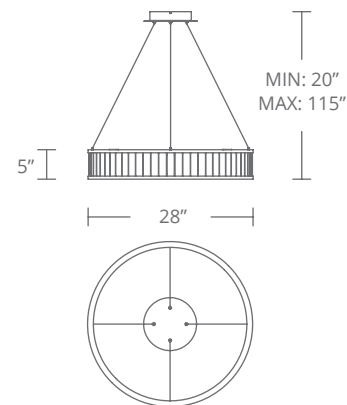

COLISEO

Where gracious living begins. Immaculate tiles of top-quality Spanish alabaster create a natural luxury set within a channel of luminous antique nickel. Simple elegance is subtly conveyed where no detail is spared including thin aircraft cables for power and suspension.

PD-72128

- First quality Spanish alabaster
- Each crafted fixture combines individual pieces of natural stone that feature unique veining and color variation
- Thin powered aircraft cables provide an ultra clean look for adjustable suspension height
- Spin-on round canopy with minimal hardware
- Dimmer: ELV, TRIAC, 0-10V
- Thin canopy conceals a proprietary universal 120V-220V-277V driver
- Rated Life: 50,000 hours
- Color temp: 3000K
- CRI: 90

Model	Size	Wattage	Voltage	LED Lumens	Delivered Lumens	Finish
PD-72128	28"	42W	120-277V	4242	2851	AN <i>Antique Nickel</i>

Example: PD-72128-AN