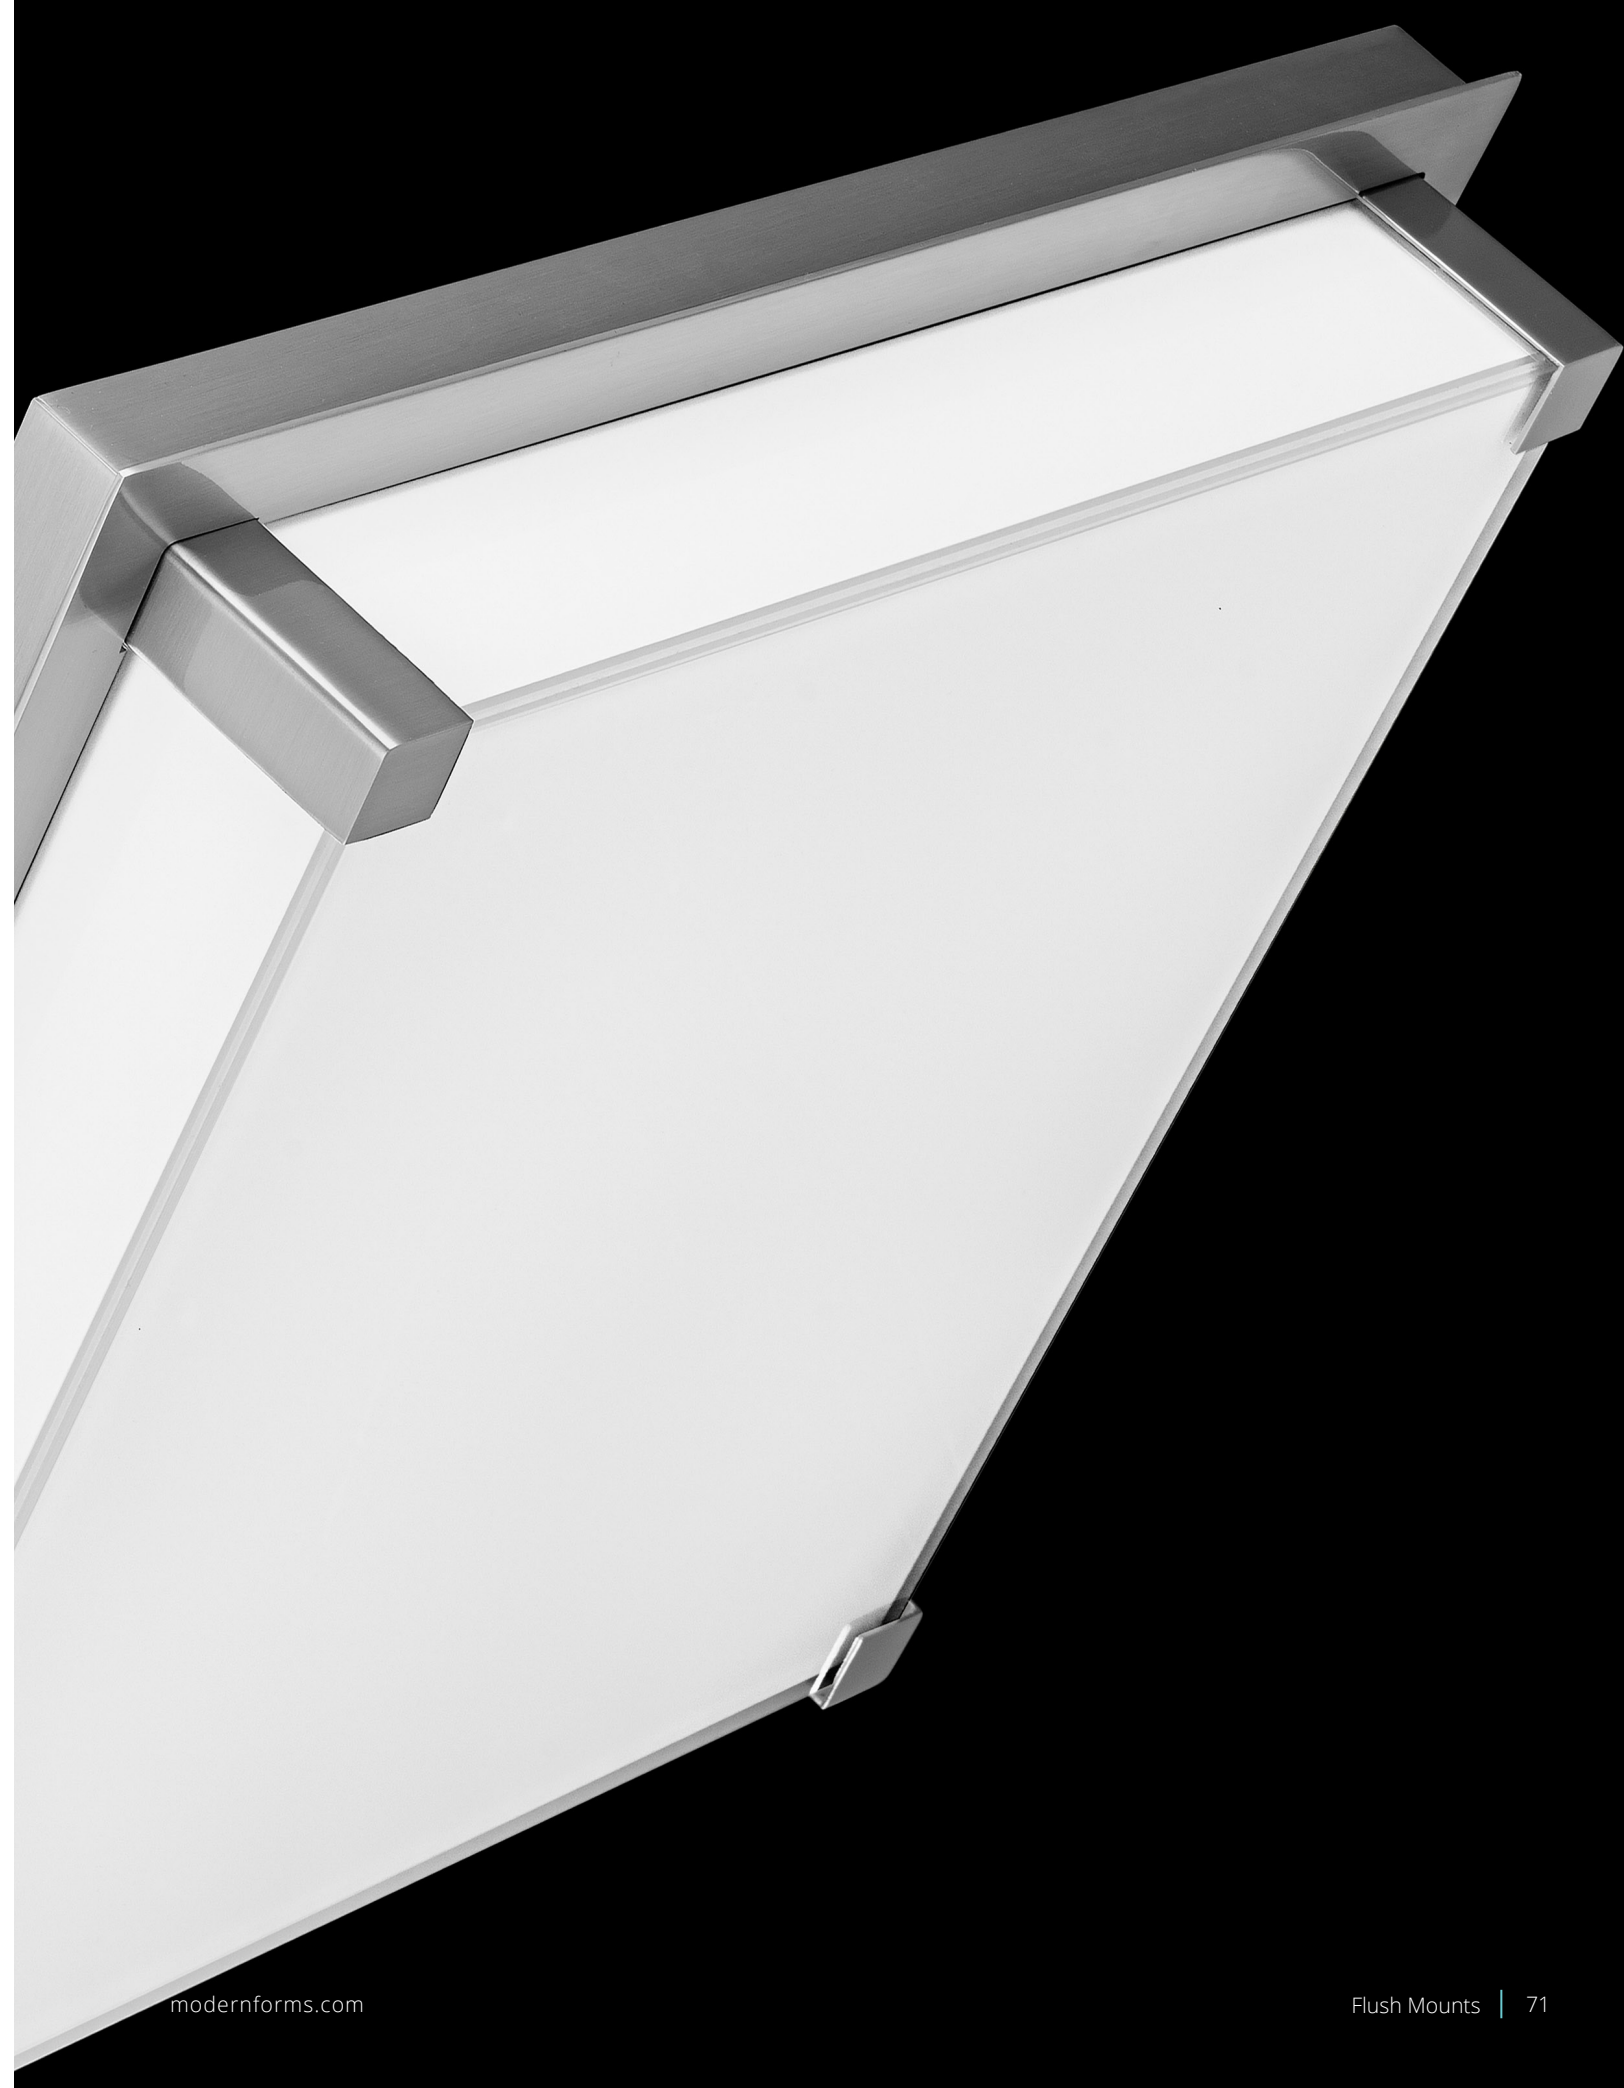

- White ceramic silk-screened mitered glass
- May be mounted on ceiling or wall
- Dimmer: ELV, TRIAC
- No driver or transformer required
- Rated Life: 50,000 hours
- Color temp: 3000K
- CRI: 90

Model	Size	Wattage	Voltage	LED Lumens	Delivered Lumens	Finish
FM-3214	14"	32W	120V	2955	1910	BN <i>Brushed Nickel</i>

Example: FM-3214-BN