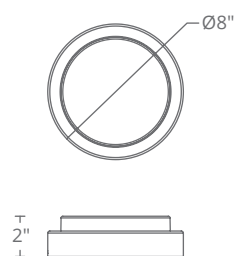

- Wet location rated for outdoor use
- Dimensional shade with a clear acrylic exterior finished with a white interior
- Built in color temperature adjustability. Switch from 2700K/3000K/3500K
- No driver or transformer required
- Dimmer: ELV, TRIAC
- Rated Life: 50,000 hours
- CRI: 90

FM-W76108

Model	CCT	Size	Wattage	Voltage	LED Lumens	Delivered Lumens	Finish
FM-W76108-30	3000K	8"	11W	120V	600	577	BK SS Black Stainless Steel

Example: FM-W76108-30-SS
For 2700K add "-27", 3500K add "-35" before the finish: FM-W76108-27-BK