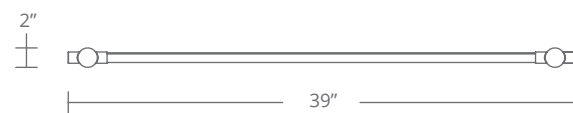

WS-54139

- Rotate the bar up to 360° to adjust for direct or indirect illumination
- Square and round conversion plates included to accommodate to 4" junction box for added customization
- May be mounted on wall in all orientations
- Driver installs within the Junction Box, driver dimension: 2.8" x 1.3" X 1.2"
- Dimmer: ELV, TRIAC, 0-10V
- Rated Life: 54,000 hours
- Color temp: 3000K
- CRI: 90

Model	Size	Wattage	Voltage	LED Lumens	Delivered Lumens	Finish
WS-54127	27"	11W	120-277V	1088	981	BN
WS-54139	39"	15W	120-277V	1438	1284	BN

Example: WS-54127-BN