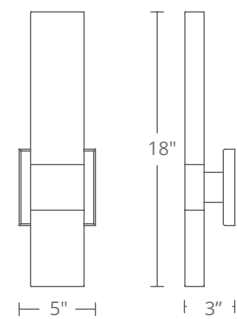

REFLECT

Organically yours. Free formed artisan glass comes to light in this shimmering design to evoke a mesmerizing effect as though viewing a reflecting pool. Ideal for a variety of indoor or outdoor upscale applications. A dramatic approach to luxurious residential, commercial or hospitality settings. May be mounted vertically in either direction.

WS-W20118

- Artisan pressed glass with a textured surface
- Can be mounted on wall as shown or upside down
- No driver or transformer required
- Dimmer: ELV, TRIAC
- Rated Life: 54,000 hours
- Color temp: 3000K
- CRI: 90

Model	Size	Wattage	Voltage	LED Lumens	Delivered Lumens	Finish
WS-W20118	18"	11W	120V	850	428	BK

Example: WS-W20118-BK