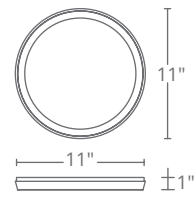

ARGO

A simple and perfect form. Round out your lighting design with this luminaire that flush mounts directly to your ceiling or wall for a clean look and super illumination, thanks to advanced technology featuring efficient LED lighting and 3-CCT selectability for additional versatility and customization. A curvaceous silhouette that will brighten your social circle.

- May be mounted on ceiling or wall
- A 1 inch thin fixture conceals a driver within
- Dimmer: ELV, TRIAC
- Rated Life: 50,000 hours
- Color temp: 2700K, 3000K, 3500K
- CRI: 90

Model	CCT	Size	Wattage	Voltage	LED Lumens	Delivered Lumens	Finish
FM-4207	3000K	7"	15W	120V	1391	1060	BK
FM-4211		11"	20W	120V	2109	1628	BN
FM-4215		15"	26W	120V	3084	2388	WT
FM-4219		19"	31W	120-277V	3985	2465	

Example: FM-4219-BN
For 2700K add "-27", 3500K add "-35" before the finish: FM-4219-27-BK