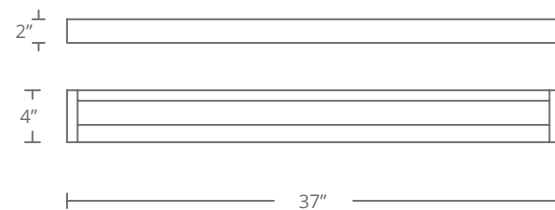

WS-52127

WS-52137

- 1" slim junction box included and may also be ordered separately (model# JB-0501)
- Built in color temperature adjustability. Switch from 2700K/3000K/3500K
- Conversion plate included to accommodate 4" junction box
- May be mounted on wall in all orientations
- No driver or transformer required
- Dimmer: ELV, TRIAC
- Rated Life: 54,000 hours
- CRI: 90

Model	CCT	Size	Wattage	Voltage	LED Lumens	Delivered Lumens	Finish
WS-52127-30	3000K	27"	17W	120V	1113	815	BK Black
WS-52137-30	3000K	37"	23W	120V	1369	1094	BN Brushed Nickel

Example: WS-52127-30-BN
For 2700K add "-27", 3500K add "-35" before the finish: WS-52127-27-BN