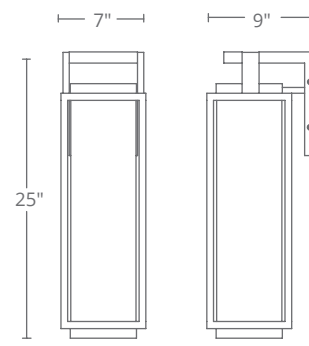

WS-W41925

- Downward illumination
- Clear hammered mouth-blown glass
- No driver or transformer required
- Dimmer: ELV
- Rated Life: 54,000 hours
- Color temp: 3000K
- CRI: 90

Model	Size	Wattage	Voltage	LED Lumens	Delivered Lumens	Finish
WS-W41912	12"	15W		1200	919	
WS-W41918	18"	15W	120V	1200	965	BK Black
WS-W41925	25"	20W		1600	1317	

Example: WS-W41925-BK