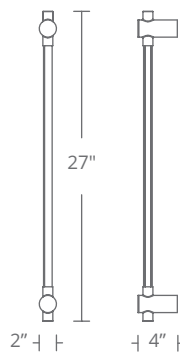

CADENCE

This clever bath bar offers a trifecta of options. A debonair rotatable diffusing wand allows you to direct flattering LED illumination precisely where needed. A range of thoughtfully engineered options include a minimalist installation and round and square decorative plates.

WS-54127