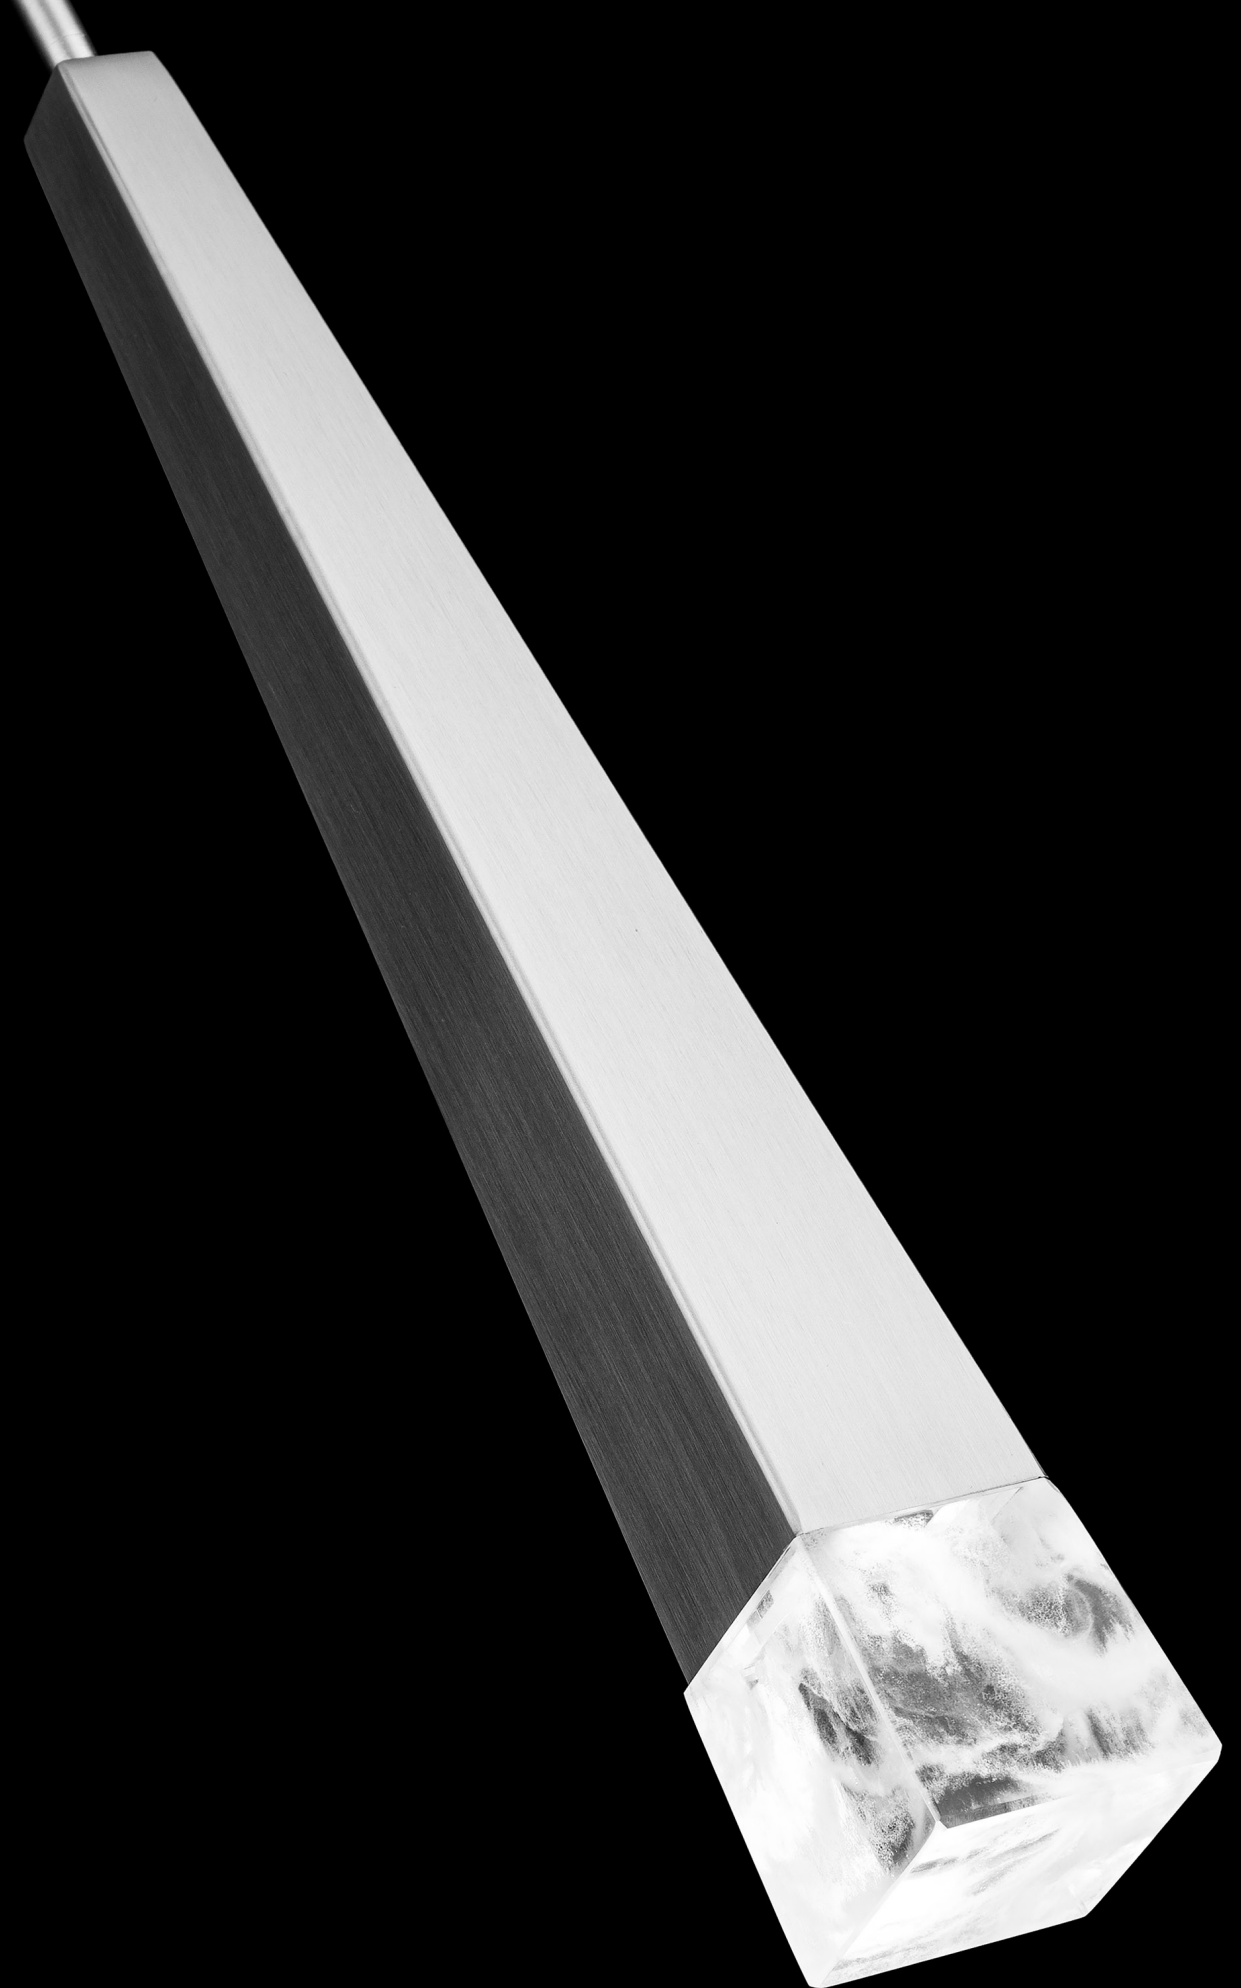

HARPER

A modern silhouette crafted with timeless beauty. This handsome tapered pyramid is simple elegance. For a dramatic expression, creatively space these mini pendants in a group over islands, counter, tables and bars. Down rods are included for easy alignment of multiple pendants in a row.

- Three 12" and one 6" down rods included (additional sold separately)
- Hang straight swivel
- Thin canopy conceals a proprietary 120V/277V driver
- Slide-on square canopy with minimal hardware
- Dimmer: ELV, TRIAC
- Rated Life: 50,000 hours
- Color temp: 3000K
- CRI: 90

Model	Size	Wattage	Voltage	LED Lumens	Delivered Lumens	Finish
PD-64114	14"	7W	120/277V	450	299	BK <i>Black</i> BN <i>Brushed Nickel</i>

Example: PD-64114-BN