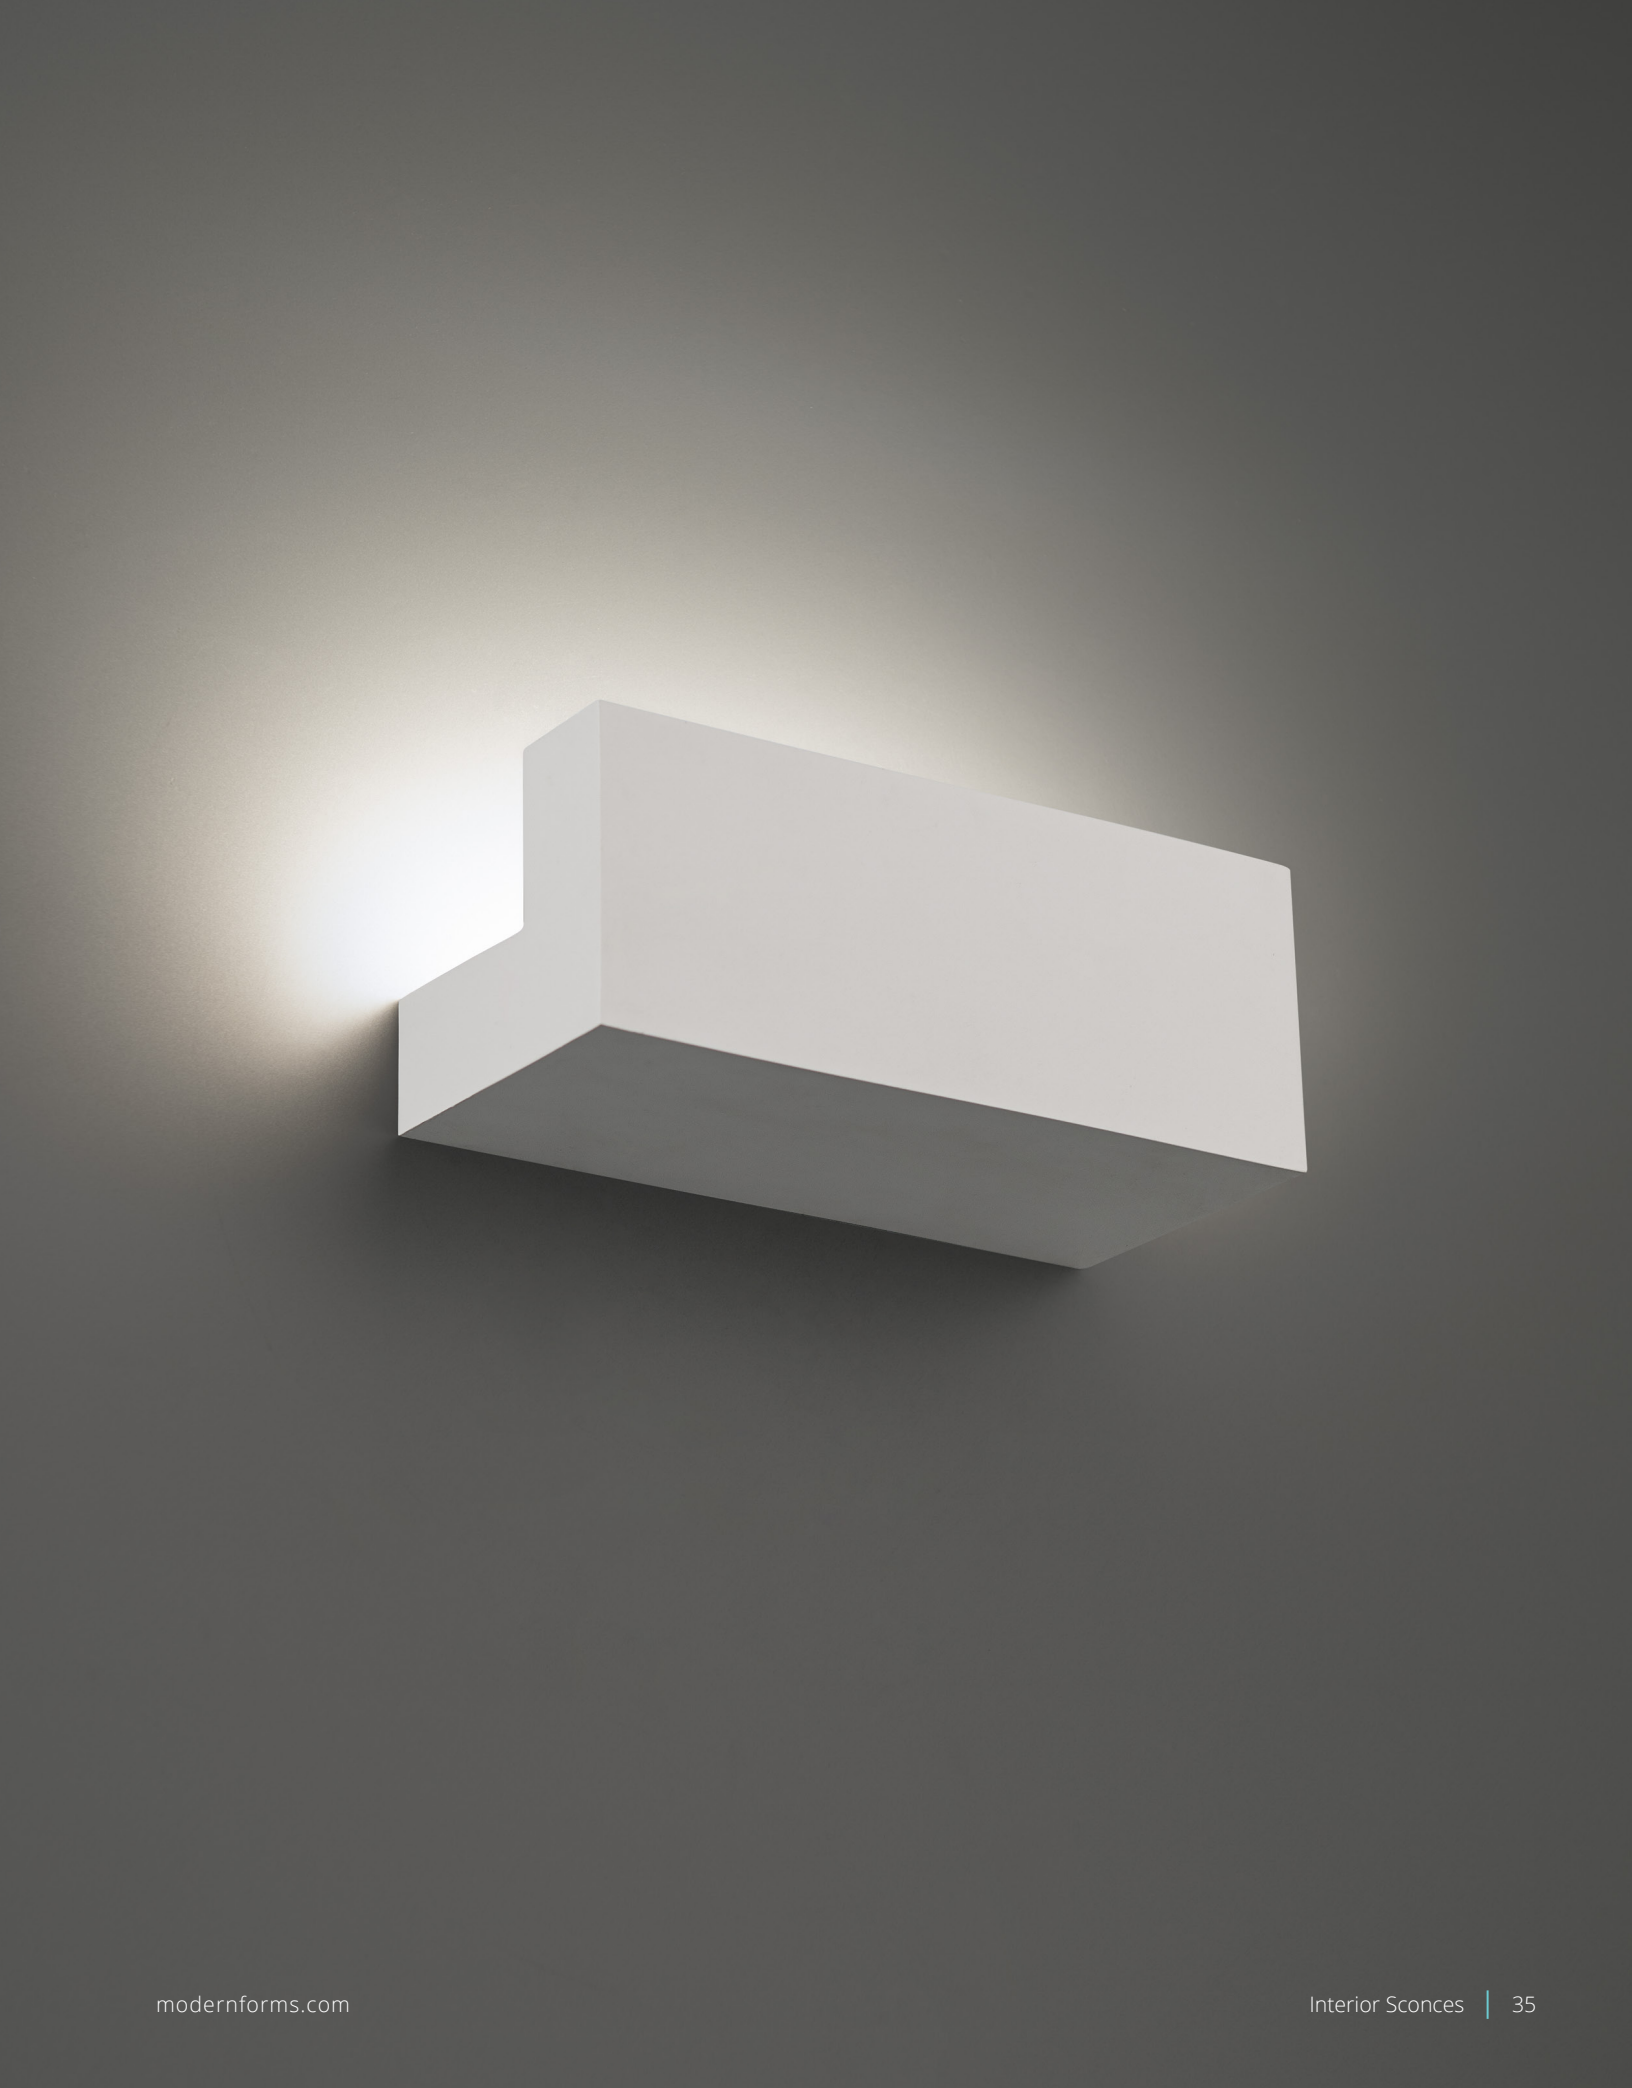

BANTAM

An edgy vibe characterizes this Euro styled sconce. The clean straight line motif conceals indirect lighting elements. This interior wall sconce does well in corridors and is ADA compliant. Achieve a vogue look when using many sconces in an artful arrangement. Perfect for washing walls discreetly in classic settings and cool enough to provide a modern edge to contemporary interiors.

- Upward illumination
- Built in color temperature adjustability. Switch from 2700K/3000K/3500K.
- 1" slim junction box included and can be ordered separately (model# JB-0501)
- May be mounted on wall in all orientations
- No driver or transformer required
- Dimmer: ELV, TRIAC
- Rated Life: 54,000 hours
- CRI: 90

Model	CCT	Size	Wattage	Voltage	LED Lumens	Delivered Lumens	Finish
WS-38109-30	3000K	9"	16W	120V	393	288	BK WT

Example: WS-38109-30-WT
For 2700K add "-27", 3500K add "-35" before the finish: WS-38109-27-BK