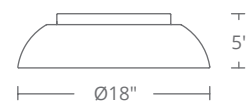

- Mouth blown etched opal glass
- Decorative prismatic vacuum formed shade
- May be mounted on ceiling or wall
- No driver or transformer required
- Dimmer: ELV, TRIAC
- 277V option available (special order)
- Rated Life: 50,000 hours
- Color temp: 3000K
- CRI: 90