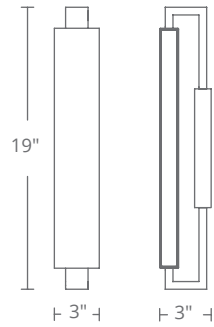

KINSMAN

Illuminating couture for interiors. Elegant contrasting stitched pebbled black leather and brushed nickel or combinations of warm brown leather and aged brass exude fashion runway references. This handsome luminaire adds upward and/or downward illumination. Perfect in a formal powder room or mounted over built-in library shelves in a study, this versatile light orients both vertically and horizontally. CCT selectable to choose any of three color temperatures to complement coordinating finishes.