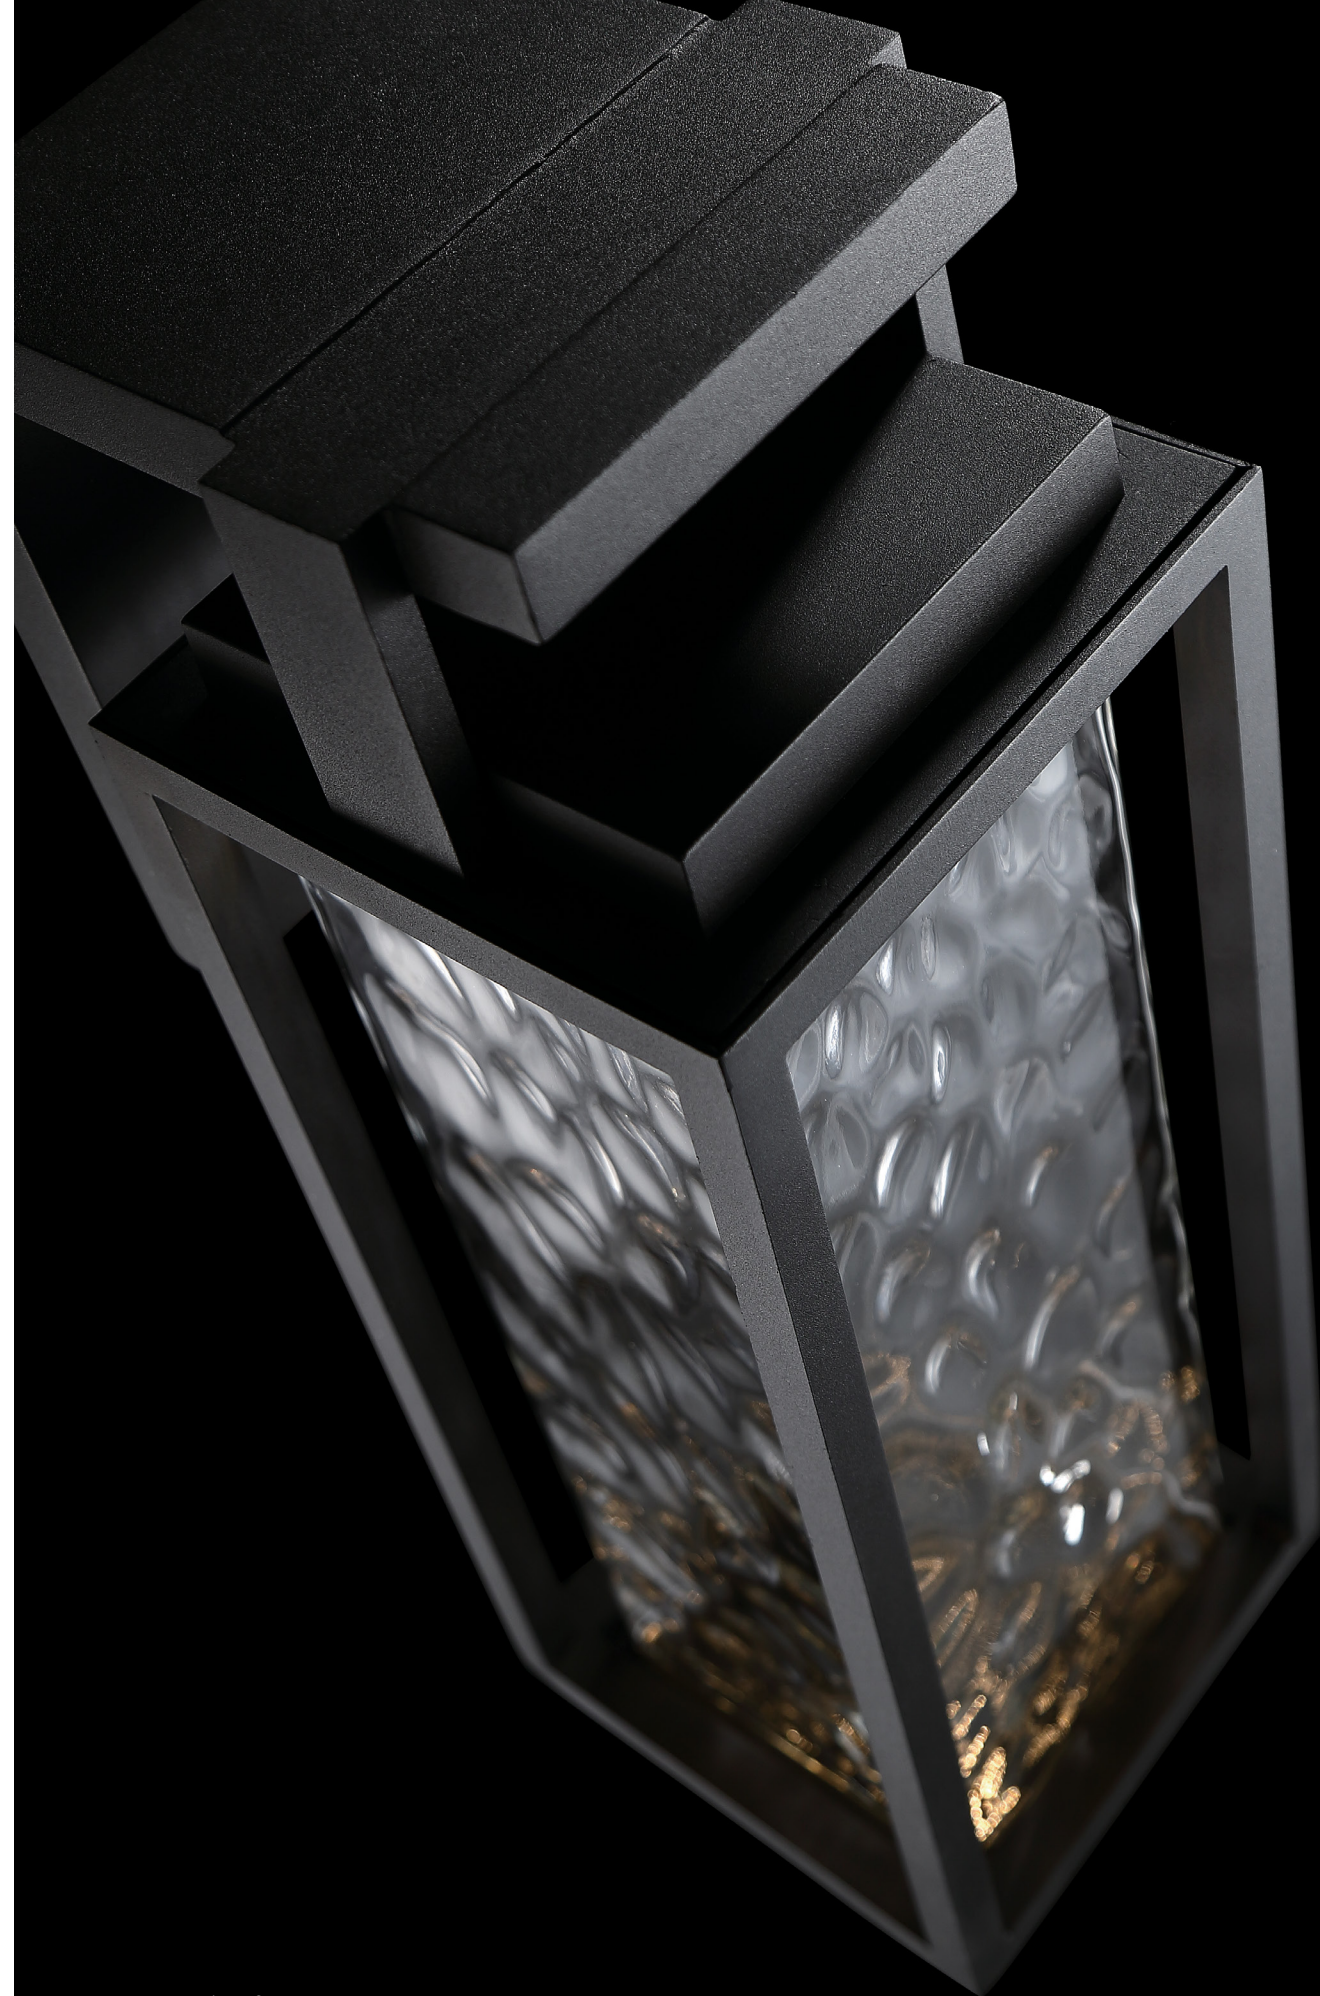

TWO IF BY SEA

Take shelter from the storm. Like a hard rainfall on the window panes, timeless inspiration is melded with modern technology to create a stunning LED luminaire. Beautiful light diffuses through clear hammered mouth blown glass for a soft glow on all sides of this geometric wall sconce. Crafted from extruded aluminum, our new larger scaled version is guaranteed to make a grand first impression.

- Downward illumination
- Clear hammered mouth-blown glass
- No driver or transformer required
- Dimmer: ELV
- Rated Life: 54,000 hours
- Color temp: 3000K
- CRI: 90

Model	Size	Wattage	Voltage	LED Lumens	Delivered Lumens	Finish
WS-W41912	12"	15W		1200	919	
WS-W41918	18"	15W	120V	1200	965	BK Black
WS-W41925	25"	20W		1600	1317	

Example: WS-W41925-BK