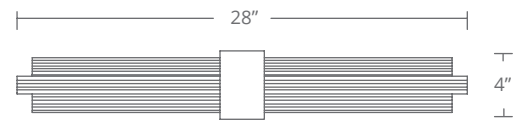

WS-30118

WS-30128

- Extruded fluted glass
- Inner plate creates a mirrored effect
- Conversion plate included to accommodate 4" junction box
- May be mounted on wall in all orientations
- No driver or transformer required
- Dimmer: ELV, TRIAC
- Rated Life: 54,000 hours
- Color temp: 3000K
- CRI: 90

Model	Size	Wattage	Voltage	LED Lumens	Delivered Lumens	Finish
WS-30118	18"	16W	120V	1385	876	AB
WS-30128	28"	21W		1848	1345	Aged Brass

Example: WS-30128-AB