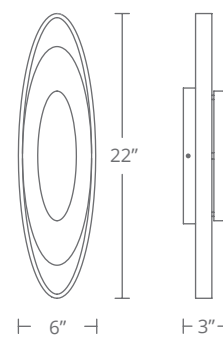

VALOR

This mesmerizing sconce sets a tone of elegance with hand applied gold leafing and concentric bronze ovals. Inspired by deco artwork, this classic LED luminaire complements your space with creativity and reimagination.

WS-44122

- 14K gold leaf medallion
- May be mounted on wall in all orientations
- Thin canopy conceals a proprietary 120V/277V driver
- Dimmer: ELV, TRIAC
- Rated Life: 50,000 hours
- Color temp: 3000K
- CRI: 90

Model	Size	Wattage	Voltage	LED Lumens	Delivered Lumens	Finish
WS-44122	22"	16W	120/277V	368	288	BZ/GL Bronze/Gold Leaf

Example: WS-44122-BZ/GL