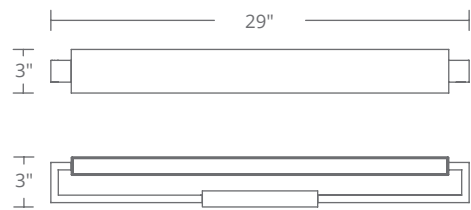

WS-28119

WS-28129

- Choose upward illumination, downward or both directions with an internal switch
- Built in color temperature adjustability. Switch from 2700K/3000K/3500K
- Smooth pebble grain leather
- Conversion plate included to accommodate 4" junction box
- May be mounted on wall in all orientations
- No driver or transformer required
- Dimmer: ELV, TRIAC
- Rated Life: 54,000 hours
- CRI: 90

Model	Size	Wattage	Voltage	LED Lumens	Delivered Lumens	Finish
WS-28119	19"	21W	120V	620	421	BW/AB <i>Bomber Brown/Aged Brass</i>
WS-28129	29"	32W	120V	983	642	BK/BN <i>Pebbled Black/Brushed Nickel</i>

Example: WS-28129-BW/AB